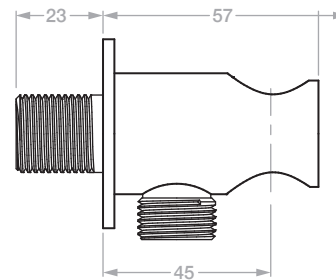

STILO 1446 Hand Shower Holder & Connector

Model: TPLR1446####

(*where #### is the relevant finish code)

**Please note that not all finishes are available as a stocked product in all countries.
Additional surcharges, MOQ's and longer lead times may apply.

Material: Grade 304 Stainless Steel
Standard Flow Rate: n/a
Connection Type: G1/2" Connections

Suitable to be installed:
In a Shower or above a Bath

Dimensions given are in mm. LIQUIDRed® reserves the right to alter and /or remove designs from time to time without prior notice.
This drawing is to be used for reference purposes only. E &O.E.