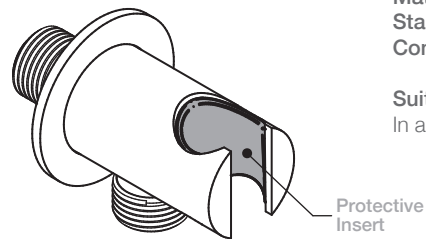

STILO 1446 Hand Shower Holder & Connector

Model: TPLR1446####

(*where #### is the relevant finish code)

**Please note that not all finishes are available as a stocked product in all countries.
Additional surcharges, MOQ's and longer lead times may apply.

Material: Grade 304 Stainless Steel
Standard Flow Rate: n/a
Connection Type: G1/2" Connections

Suitable to be installed:
In a Shower or above a Bath

Dimensions given are in mm. LIQUIDRed® reserves the right to alter and /or remove designs from time to time without prior notice.
This drawing is to be used for reference purposes only. E &O.E.