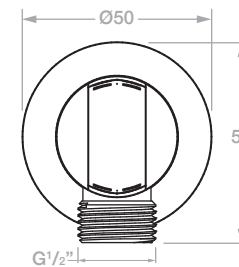

STILO 1446 Hand Shower Holder & Connector

Model: TPLR1446####

(*where #### is the relevant finish code)

**Please note that not all finishes are available as a stocked product in all countries.
Additional surcharges, MOQ's and longer lead times may apply.

Material: Grade 304 Stainless Steel
Standard Flow Rate: n/a
Connection Type: G1/2" Connections

Suitable to be installed:
In a Shower or above a Bath

Dimensions given are in mm. LIQUIDRed® reserves the right to alter and /or remove designs from time to time without prior notice.
This drawing is to be used for reference purposes only. E &O.E.