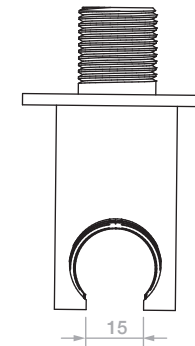

STILO 1446 Hand Shower Holder & Connector

Model: TPLR1446####

(*where #### is the relevant finish code)

**Please note that not all finishes are available as a stocked product in all countries.
Additional surcharges, MOQ's and longer lead times may apply.

Material: Grade 304 Stainless Steel
Standard Flow Rate: n/a
Connection Type: G1/2" Connections

Suitable to be installed:
In a Shower or above a Bath

Dimensions given are in mm. LIQUIDRed® reserves the right to alter and /or remove designs from time to time without prior notice.
This drawing is to be used for reference purposes only. E &O.E.