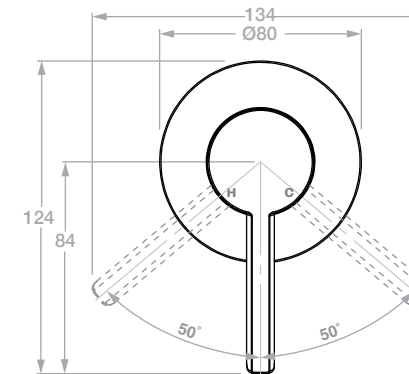

STILO 1410 Shower Mixer (Concealed)

Trim/Finishing Set & Concealed Body

Model: TPLR1410####

(*where #### is the relevant finish code)

**Please note that not all finishes are available as a stocked product in all countries.
Additional surcharges, MOQ's and longer lead times may apply.

Material: Stainless Steel
Cartridge: SEDAL
Standard Flow Rate: 22.0 l/min (@ 300kPa)
Connection Type: G1/2" Connections

Suitable to be installed:
In a Shower, above a Bath or Basin Wall
mount

Also Available: Optional Extra Ø120mm Cover plate

Dimensions given are in mm. LIQUIDRed® reserves the right to alter and /or
remove designs from time to time without prior notice.
This drawing is to be used for reference purposes only. E &O.E.

Copyright LIQUIDRED® 2024