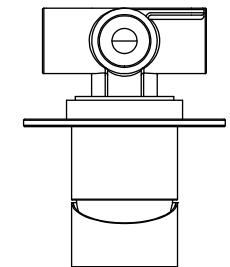

STILO 1410 Shower Mixer (Concealed)

Trim/Finishing Set & Concealed Body

Model: TPLR1410####

(*where #### is the relevant finish code)

**Please note that not all finishes are available as a stocked product in all countries.
Additional surcharges, MOQ's and longer lead times may apply.

Material: Stainless Steel
Cartridge: SEDAL
Standard Flow Rate: 22.0 l/min (@ 300kPa)
Connection Type: G1/2" Connections

Suitable to be installed:
In a Shower, above a Bath or Basin Wall
mount

Also Available: Optional Extra Ø120mm Cover plate

Dimensions given are in mm. LIQUIDRed® reserves the right to alter and /or
remove designs from time to time without prior notice.
This drawing is to be used for reference purposes only. E &O.E.

Copyright LIQUIDRED® 2024