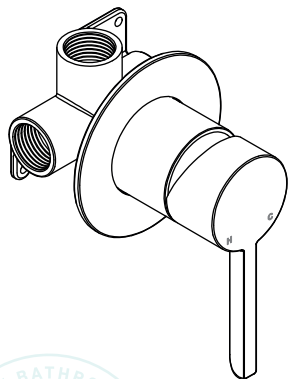

STILO 1410 Shower Mixer (Concealed)

Trim/Finishing Set & Concealed Body

Model: TPLR1410####

(*where #### is the relevant finish code)

**Please note that not all finishes are available as a stocked product in all countries.
Additional surcharges, MOQ's and longer lead times may apply.

Material: Stainless Steel
Cartridge: SEDAL
Standard Flow Rate: 22.0 l/min (@ 300kPa)
Connection Type: G1/2" Connections

Suitable to be installed:
In a Shower, above a Bath or Basin Wall
mount

Also Available: Optional Extra Ø120mm Cover plate

Dimensions given are in mm. LIQUIDRed® reserves the right to alter and /or
remove designs from time to time without prior notice.
This drawing is to be used for reference purposes only. E &O.E.

Copyright LIQUIDRED® 2024