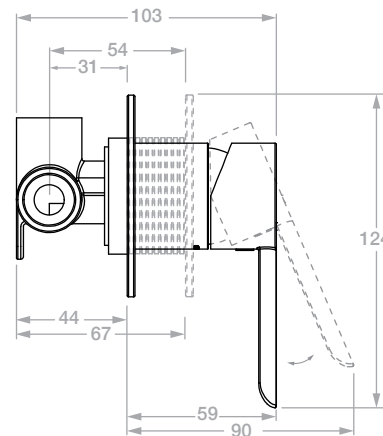

STILO 1410 Shower Mixer (Concealed)

Trim/Finishing Set & Concealed Body

Model: TPLR1410####

(*where #### is the relevant finish code)

**Please note that not all finishes are available as a stocked product in all countries.
Additional surcharges, MOQ's and longer lead times may apply.

Material: Stainless Steel
Cartridge: SEDAL
Standard Flow Rate: 22.0 l/min (@ 300kPa)
Connection Type: G1/2" Connections

Suitable to be installed:
In a Shower, above a Bath or Basin Wall
mount

Also Available: Optional Extra Ø120mm Cover plate

Dimensions given are in mm. LIQUIDRed® reserves the right to alter and /or
remove designs from time to time without prior notice.
This drawing is to be used for reference purposes only. E &O.E.

Copyright LIQUIDRED® 2024