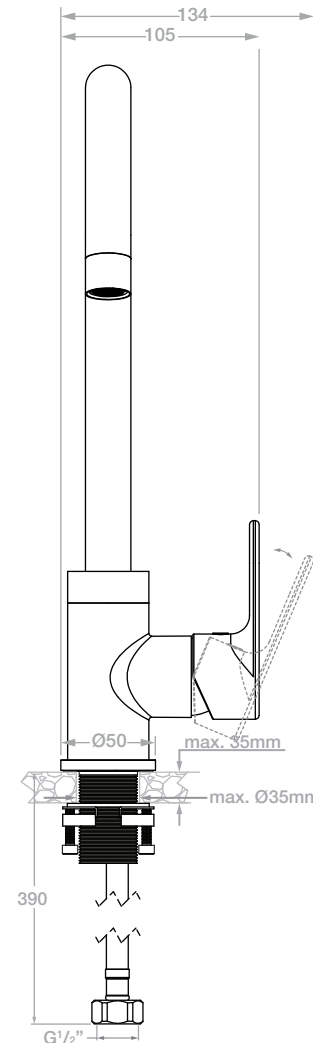

LIQUIDRED

SOLACE 1325 Kitchen Mixer

Model: TPLR1325####

(*where #### is the relevant finish code)

**Please note that not all finishes are available as a stocked product in all countries. Additional surcharges, MOQ's and longer lead times may apply.

Material: DZR Brass
Cartridge: SEDAL
Standard Flow Rate: 7.8 l/min
Connection Type: G1/2" Connections
Spout: Swivel J-Spout

Fixing / Mounting System:
Double-Locking mounting system
Suitable to be installed:
Counter top maximum thickness of 35mm

Dimensions given are in mm. LIQUIDRed® reserves the right to alter and /or remove designs from time to time without prior notice. This drawing is to be used for reference purposes only. E &O.E.

Copyright LIQUIDRED® 2022