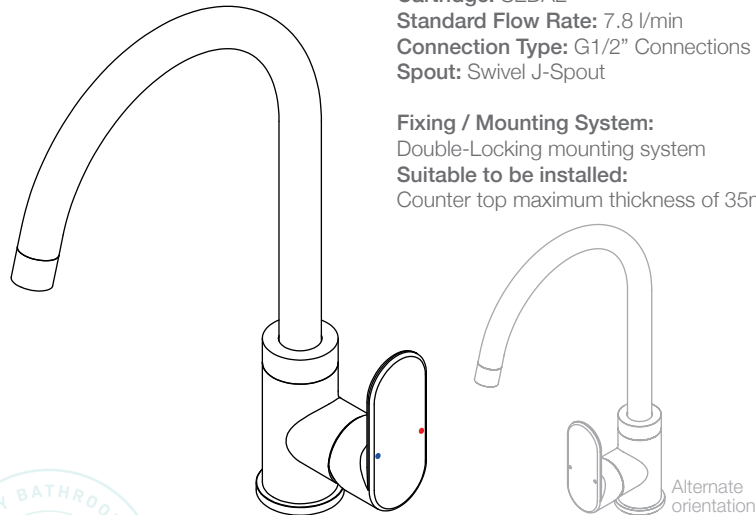

LIQUIDRED

SOLACE 1325 Kitchen Mixer

Model: TPLR1325####

(*where #### is the relevant finish code)

**Please note that not all finishes are available as a stocked product in all countries. Additional surcharges, MOQ's and longer lead times may apply.

Material: DZR Brass
Cartridge: SEDAL
Standard Flow Rate: 7.8 l/min
Connection Type: G1/2" Connections
Spout: Swivel J-Spout

Fixing / Mounting System:
Double-Locking mounting system
Suitable to be installed:
Counter top maximum thickness of 35mm