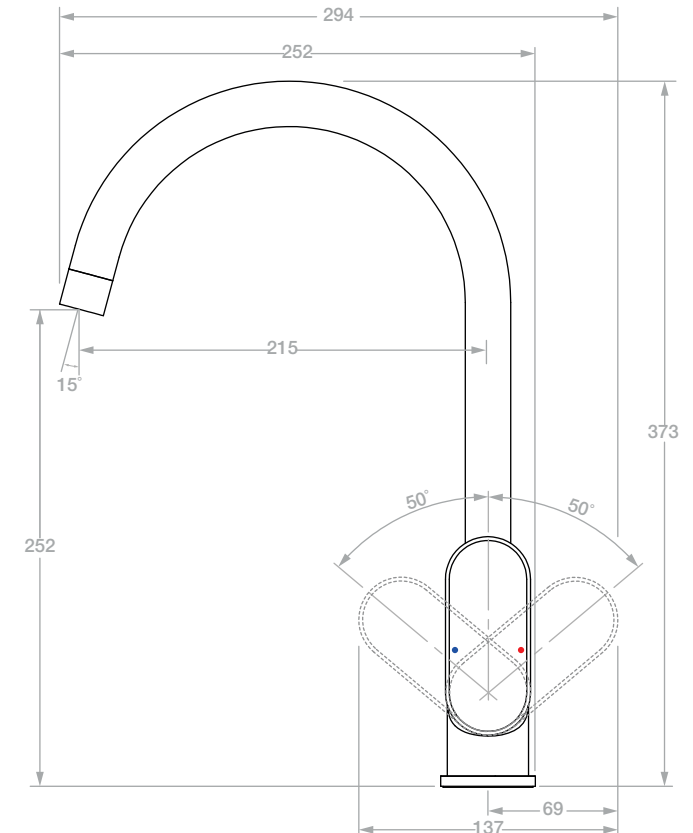

LIQUIDRED

SOLACE 1325 Kitchen Mixer

Model: TPLR1325####

(*where #### is the relevant finish code)

**Please note that not all finishes are available as a stocked product in all countries. Additional surcharges, MOQ's and longer lead times may apply.

Material: DZR Brass
Cartridge: SEDAL
Standard Flow Rate: 7.8 l/min
Connection Type: G1/2" Connections
Spout: Swivel J-Spout

Fixing / Mounting System:
Double-Locking mounting system
Suitable to be installed:
Counter top maximum thickness of 35mm

Dimensions given are in mm. LIQUIDRed® reserves the right to alter and /or remove designs from time to time without prior notice. This drawing is to be used for reference purposes only. E &O.E.

Copyright LIQUIDRED® 2022