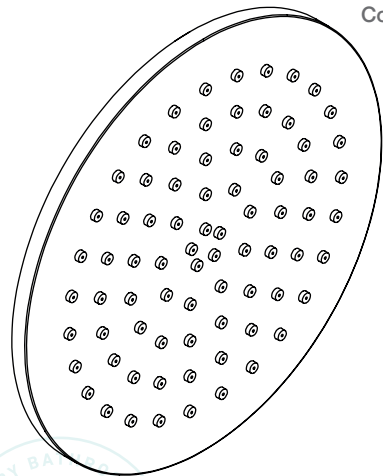

## PLUS 1039 Shower Rose 200mm (Brass)

Model: TPLR1039####

(\*where #### is the relevant finish code)

\*\*Please note that not all finishes are available as a stocked product in all countries.  
Additional surcharges, MOQ's and longer lead times may apply.

Material: Brass

Spray Function: Single spray function

Standard Flow Rate: 16.6l/min (@ 300kPa)

Connection Type: G1/2" Connections

Dimensions given are in mm. LIQUIDRed® reserves the right to alter and /or remove designs from time to time without prior notice.  
This drawing is to be used for reference purposes only. E &O.E.