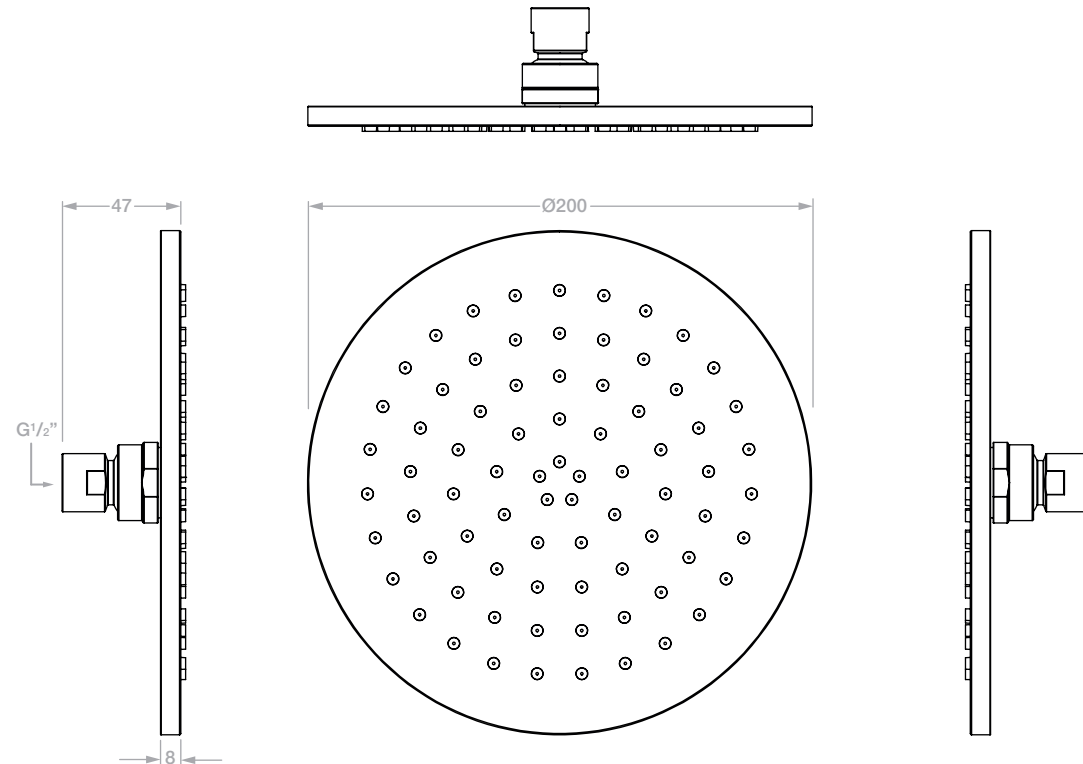

## PLUS 1039 Shower Rose 200mm (Brass)

Model: TPLR1039####

(\*where #### is the relevant finish code)

\*\*Please note that not all finishes are available as a stocked product in all countries.  
Additional surcharges, MOQ's and longer lead times may apply.

Material: Brass

Spray Function: Single spray function

Standard Flow Rate: 16.6l/min (@ 300kPa)

Connection Type: G1/2" Connections

Dimensions given are in mm. LIQUIDRed® reserves the right to alter and /or remove designs from time to time without prior notice.  
This drawing is to be used for reference purposes only. E &O.E.