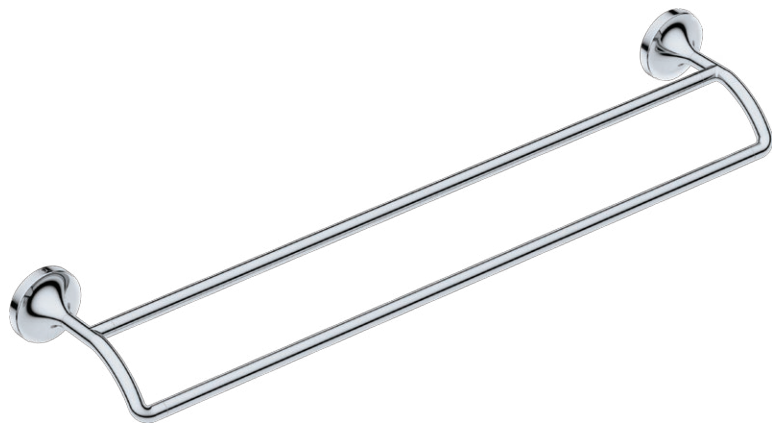

# LIQUIDRED

## ETERNAL LR2782 DOUBLE TOWEL RAIL 650mm / 25in

Wall Fixings Supplied:  
**Masonry**

Original UX Fischer®  
Wall Plug supplied.

**Code:** BALR2782CHRM  
**Finish:** Polished Chrome

Dimensions given are in mm and inches. LIQUIDRed® reserves the right to alter and /or remove designs from time to time without prior notice. This drawing is to be used for reference purposes only. E &O.E.