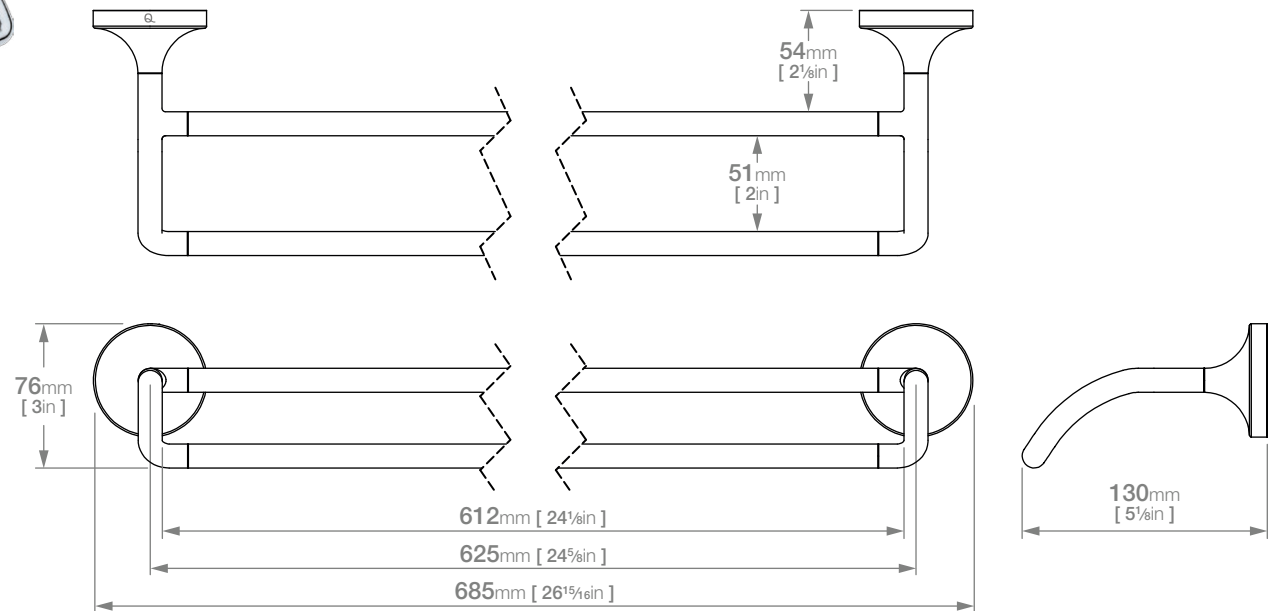

## ETERNAL LR2782 DOUBLE TOWEL RAIL 650mm / 25in

Wall Fixings Supplied:  
**Masonry**

Original UX Fischer®  
Wall Plug supplied.

**Code:** BALR2782CHRM  
**Finish:** Polished Chrome

Dimensions given are in mm and inches. LIQUIDRed® reserves the right to alter and /or remove designs from time to time without prior notice. This drawing is to be used for reference purposes only. E &O.E.