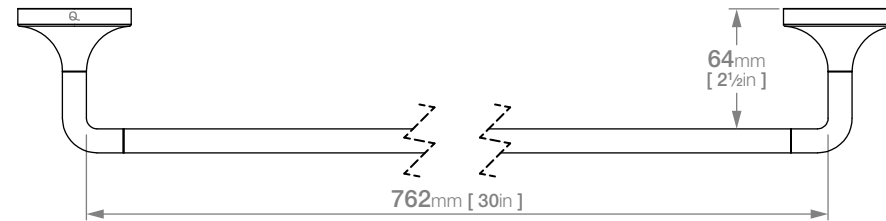

ETERNAL LR2775 SINGLE TOWEL RAIL 800mm / 32in

Wall Fixings Supplied:
Masonry

Original UX Fischer®
Wall Plug supplied.

Code: BALR2775CHRM
Finish: Polished Chrome

Dimensions given are in mm and inches. LIQUIDRed® reserves the right to alter and /or remove designs from time to time without prior notice.
This drawing is to be used for reference purposes only. E &O.E.