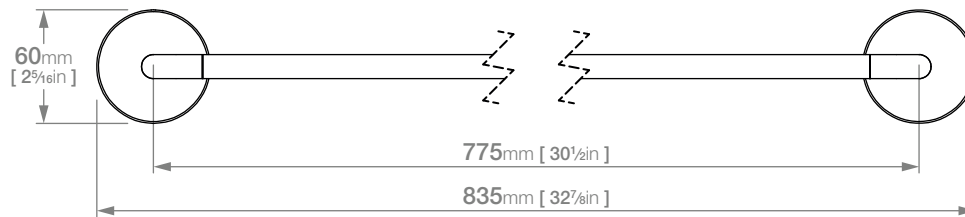

ETERNAL LR2775 SINGLE TOWEL RAIL 800mm / 32in

Wall Fixings Supplied:
Masonry

Original UX Fischer®
Wall Plug supplied.

Code: BALR2775CHRM
Finish: Polished Chrome

Dimensions given are in mm and inches. LIQUIDRed® reserves the right to alter and /or remove designs from time to time without prior notice.
This drawing is to be used for reference purposes only. E &O.E.