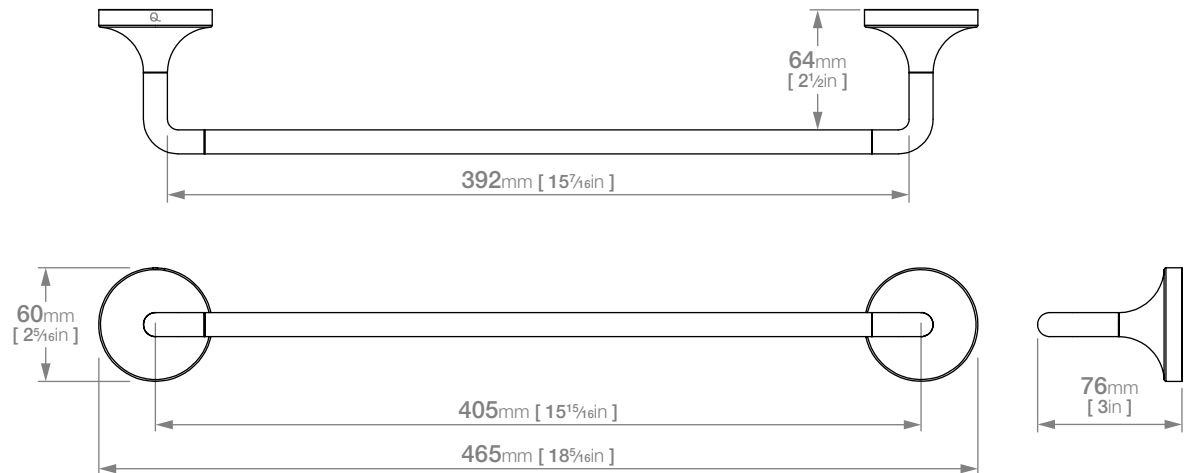

LIQUIDRED

ETERNAL LR2770 SINGLE TOWEL RAIL 430mm / 17in

Wall Fixings Supplied:
Masonry

Original UX Fischer®
Wall Plug supplied.

Code: BALR2770CHRM
Finish: Polished Chrome

Dimensions given are in mm and inches. LIQUIDRed® reserves the right to alter and /or remove designs from time to time without prior notice.
This drawing is to be used for reference purposes only. E &O.E.