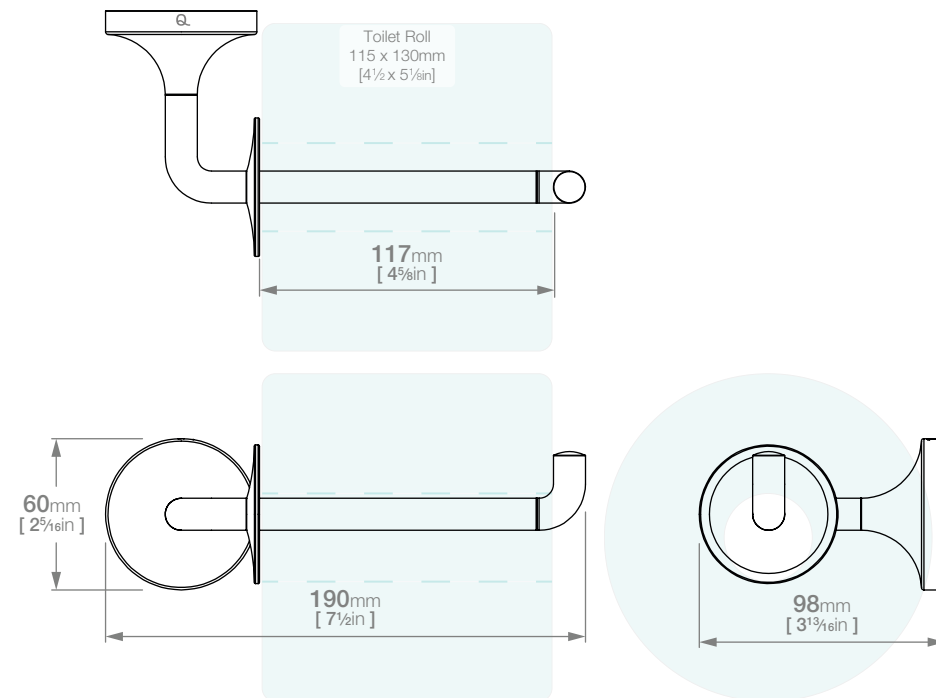

Code: BALR2701CHRM
Finish: Polished Chrome

Dimensions given are in mm and inches. LIQUIDRed® reserves the right to alter and /or remove designs from time to time without prior notice. This drawing is to be used for reference purposes only. E &O.E.

Wonder-Mount is a patented mounting system: SA Patent 2016/02563

Copyright LIQUIDRED® 2019

South Africa - Tel: 0860 104 653, Email: info@liquid-red.com, Web: www.liquid-red.co.za
USA - Tel: 321 888 3001, Email: info@liquid-red.com, Web: www.liquid-red.com

Wall Fixings Supplied:
Masonry

Original UX Fischer®
Wall Plug supplied.