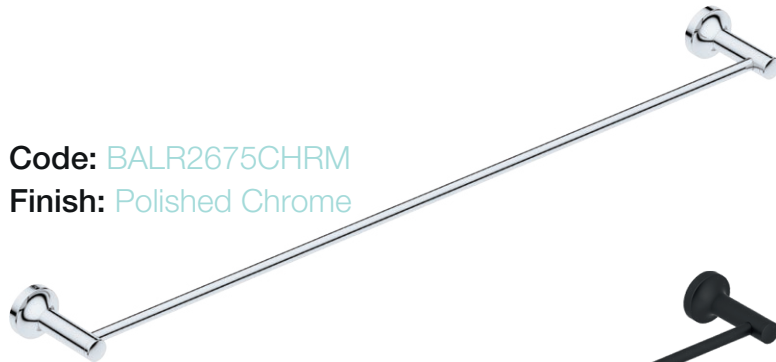

FELICITY LR2675 SINGLE TOWEL RAIL 800mm / 32in

Wall Fixings Supplied:
Masonry

Code: BALR2675CHRM
Finish: Polished Chrome

Code: BALR2675MBLK
Finish: Matt BLACK

Original UX Fischer®
Wall Plug supplied.

Dimensions given are in mm and inches. LIQUIDRed® reserves the right to alter and /or remove designs from time to time without prior notice. This drawing is to be used for reference purposes only. E &O.E.

Wonder-Mount is a patented mounting system: SA Patent 2016/02563

Copyright LIQUIDRED® 2019

South Africa - Tel: 0860 104 653, Email: info@liquid-red.com, Web: www.liquid-red.co.za
USA - Tel: 321 888 3001, Email: info@liquid-red.com, Web: www.liquid-red.com