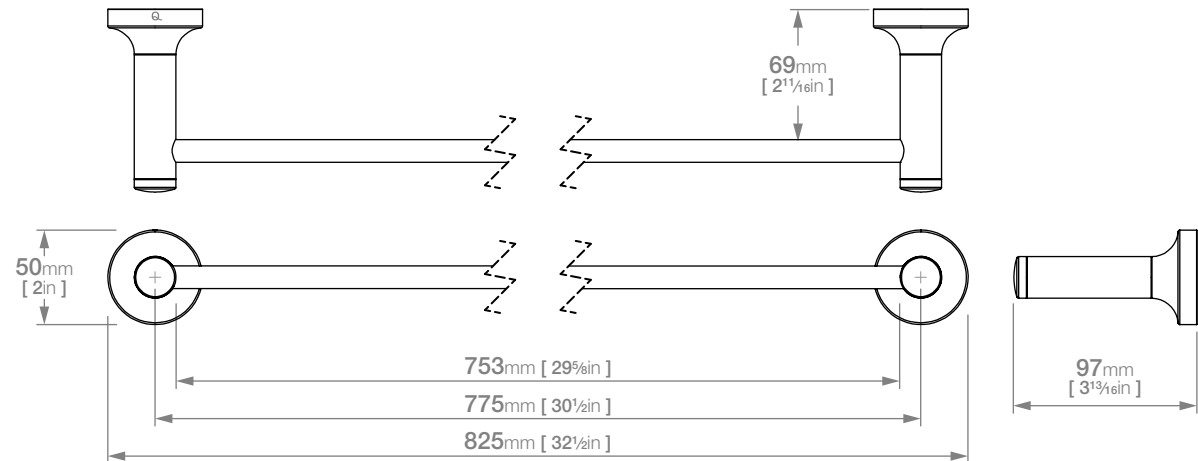

FELICITY LR2675 SINGLE TOWEL RAIL 800mm / 32in

Wall Fixings Supplied:
Masonry

Code: BALR2675CHRM
Finish: Polished Chrome

Code: BALR2675MBLK
Finish: Matt BLACK

Original UX Fischer®
Wall Plug supplied.

Dimensions given are in mm and inches. LIQUIDRed® reserves the right to alter and /or remove designs from time to time without prior notice. This drawing is to be used for reference purposes only. E &O.E.