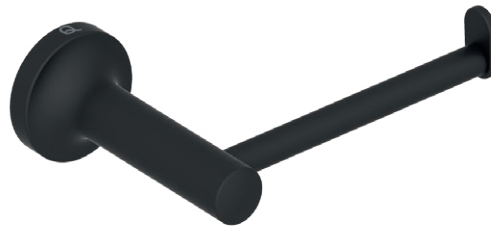

## FELICITY LR2601 PAPER HOLDER TYPE 1

**Code:** BALR2601CHRM  
**Finish:** Polished Chrome

**Code:** BALR2601MBLK  
**Finish:** Matt BLACK

Wall Fixings Supplied:  
**Masonry**

Dimensions given are in mm and inches. LIQUIDRed® reserves the right to alter and /or remove designs from time to time without prior notice. This drawing is to be used for reference purposes only. E &O.E.

Wonder-Mount is a patented mounting system: SA Patent 2016/02563

Copyright LIQUIDRED® 2019