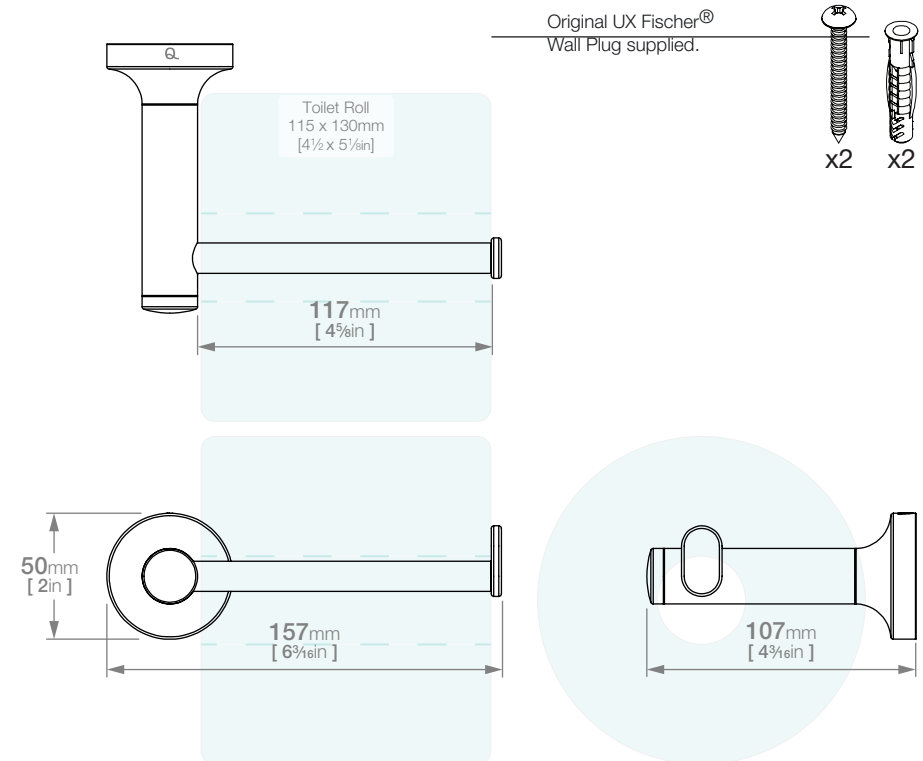

## FELICITY LR2601 PAPER HOLDER TYPE 1

**Code:** BALR2601CHRM  
**Finish:** Polished Chrome

**Code:** BALR2601MBLK  
**Finish:** Matt BLACK

Wall Fixings Supplied:  
**Masonry**

Dimensions given are in mm and inches. LIQUIDRed® reserves the right to alter and /or remove designs from time to time without prior notice. This drawing is to be used for reference purposes only. E &O.E.

Wonder-Mount is a patented mounting system: SA Patent 2016/02563

Copyright LIQUIDRED® 2019