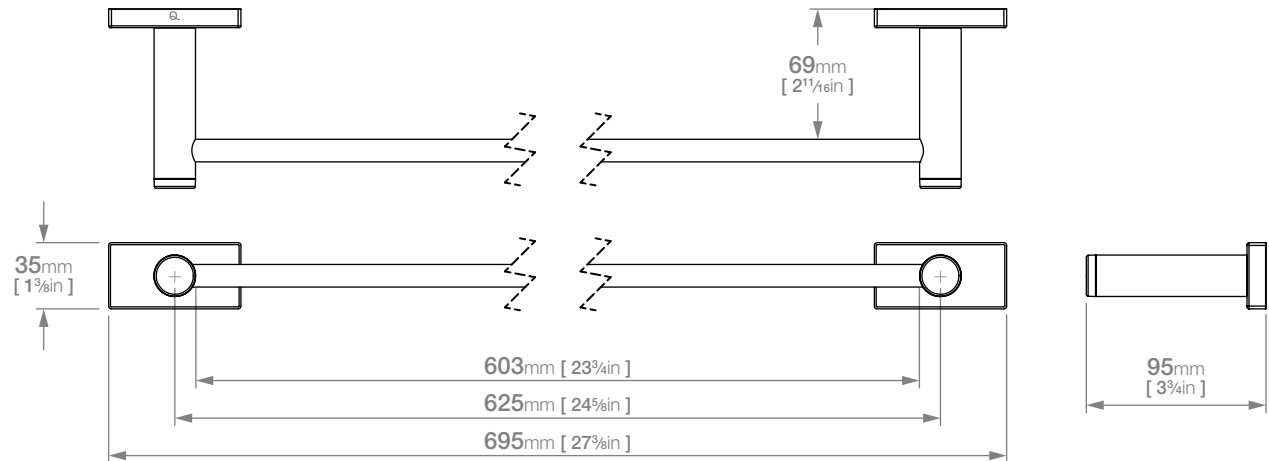

LIQUIDRED

HARMONY LR2572 SINGLE TOWEL RAIL 650mm / 25in

Wall Fixings Supplied:
Masonry

Code: BALR2572CHRM
Finish: Polished Chrome

Original UX Fischer®
Wall Plug supplied.

Dimensions given are in mm and inches. LIQUIDRed® reserves the right to alter and /or remove designs from time to time without prior notice.
This drawing is to be used for reference purposes only. E &O.E.