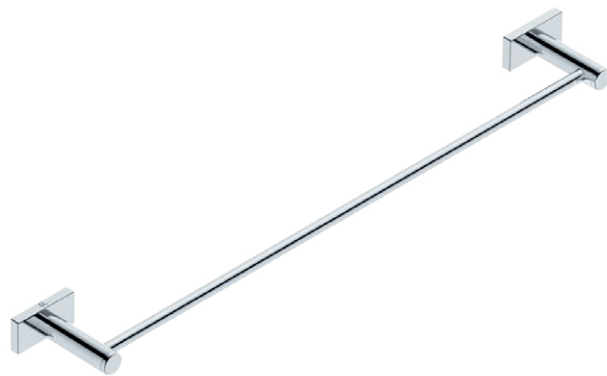

LIQUIDRED

HARMONY LR2572 SINGLE TOWEL RAIL 650mm / 25in

Wall Fixings Supplied:
Masonry

Code: BALR2572CHRM
Finish: Polished Chrome

Original UX Fischer®
Wall Plug supplied.

Dimensions given are in mm and inches. LIQUIDRed® reserves the right to alter and /or remove designs from time to time without prior notice.
This drawing is to be used for reference purposes only. E &O.E.

Wonder-Mount is a patented mounting system: SA Patent 2016/02563

Copyright LIQUIDRED® 2019

South Africa - Tel: 0860 104 653, Email: info@liquid-red.com, Web: www.liquid-red.co.za
USA - Tel: 321 888 3001, Email: info@liquid-red.com, Web: www.liquid-red.com