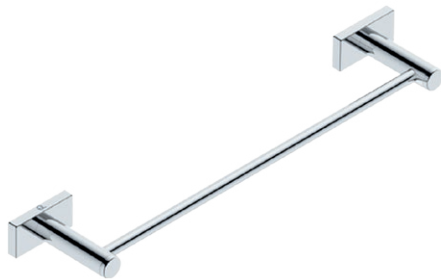

LIQUIDRED

HARMONY LR2570 SINGLE TOWEL RAIL 430mm / 17in

Wall Fixings Supplied:
Masonry

Original UX Fischer®
Wall Plug supplied.

Code: BALR2570CHRM
Finish: Polished Chrome

Dimensions given are in mm and inches. LIQUIDRed® reserves the right to alter and /or remove designs from time to time without prior notice.
This drawing is to be used for reference purposes only. E &O.E.

Wonder-Mount is a patented mounting system: SA Patent 2016/02563

Copyright LIQUIDRED® 2019

South Africa - Tel: 0860 104 653, Email: info@liquid-red.com, Web: www.liquid-red.co.za
USA - Tel: 321 888 3001, Email: info@liquid-red.com, Web: www.liquid-red.com