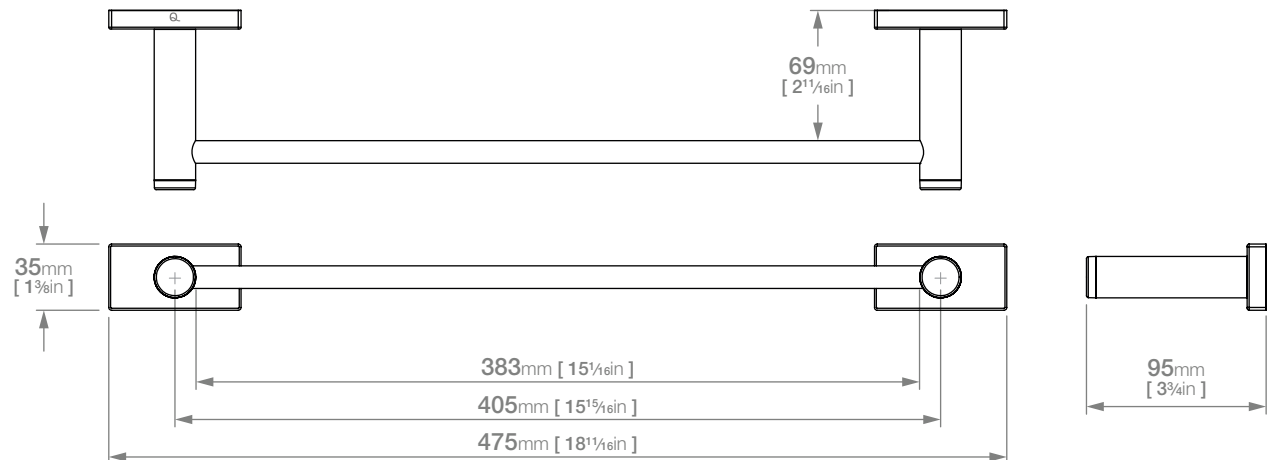

LIQUIDRED

HARMONY LR2570 SINGLE TOWEL RAIL 430mm / 17in

Wall Fixings Supplied:
Masonry

Original UX Fischer®
Wall Plug supplied.

Code: BALR2570CHRM
Finish: Polished Chrome

Dimensions given are in mm and inches. LIQUIDRed® reserves the right to alter and /or remove designs from time to time without prior notice.
This drawing is to be used for reference purposes only. E &O.E.