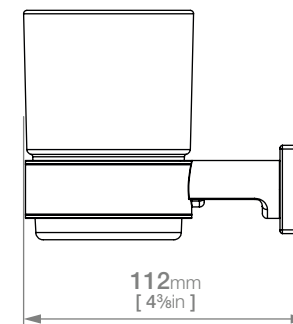

HARMONY LR2532 GLASS TUMBLER +HOLDER

Wall Fixings Supplied:
Masonry

Original UX Fischer®
Wall Plug supplied.

Code: BALR2532CHRM

Finish: Polished Chrome

Dimensions given are in mm and inches. LIQUIDRed® reserves the right to alter and /or remove designs from time to time without prior notice.
This drawing is to be used for reference purposes only. E &O.E.