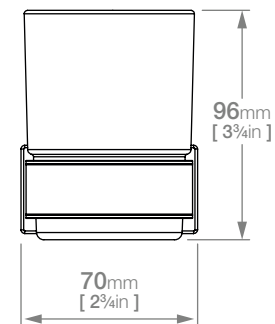

HARMONY LR2532 GLASS TUMBLER +HOLDER

Wall Fixings Supplied:
Masonry

Original UX Fischer®
Wall Plug supplied.

Code: BALR2532CHRM

Finish: Polished Chrome

Dimensions given are in mm and inches. LIQUIDRed® reserves the right to alter and /or remove designs from time to time without prior notice.
This drawing is to be used for reference purposes only. E &O.E.