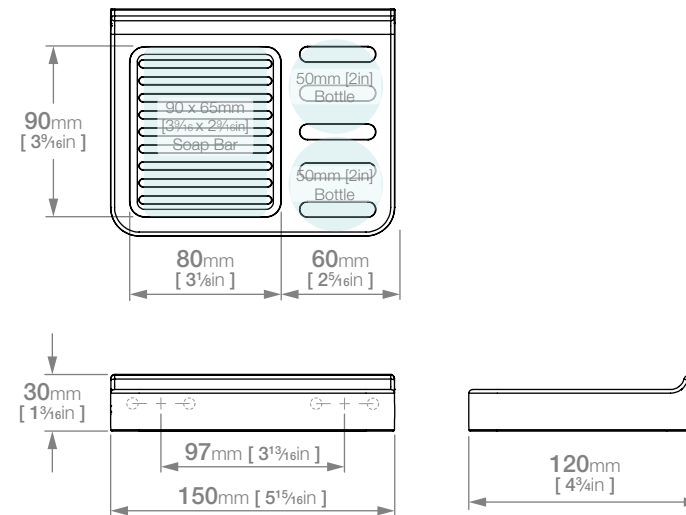

LIQUIDRED

HARMONY LR2530 SOAP SHELF

Code: BALR2530CHRM

Finish: Polished Chrome

Dimensions given are in mm and inches. LIQUIDRed® reserves the right to alter and /or remove designs from time to time without prior notice.
This drawing is to be used for reference purposes only. E &O.E.

Wall Fixings Supplied:

Masonry

Original UX Fischer®
Wall Plug supplied.

x4

x4

Document version **010**

Product version **032**