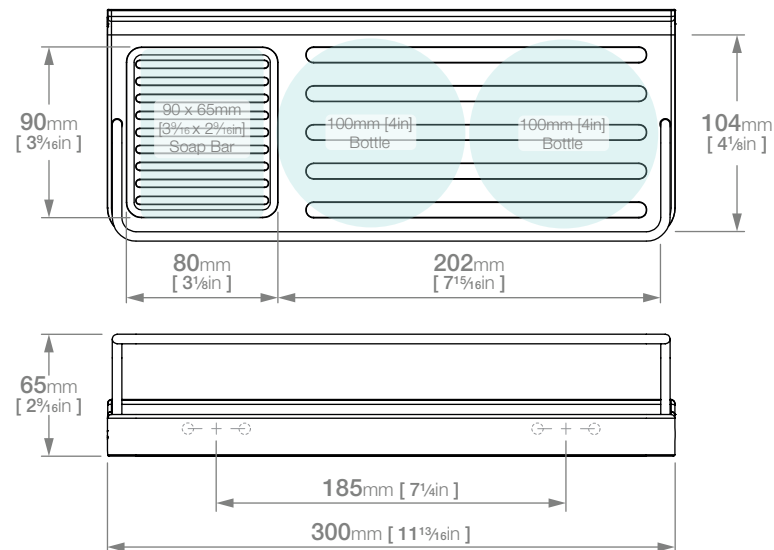

HARMONY LR2522 SHOWER & SOAP SHELF

Wall Fixings Supplied:
Masonry

Original UX Fischer®
Wall Plug supplied.

Code: BALR2522CHRM
Finish: Polished Chrome

Dimensions given are in mm and inches. LIQUIDRed® reserves the right to alter and /or remove designs from time to time without prior notice.
This drawing is to be used for reference purposes only. E &O.E.