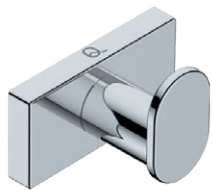

## HARMONY LR2510 ROBE HOOK SINGLE

Wall Fixings Supplied:  
**Masonry**

Original UX Fischer®  
Wall Plug supplied.

**Code:** BALR2510CHRM  
**Finish:** Polished Chrome

Dimensions given are in mm and inches. LIQUIDRed® reserves the right to alter and /or remove designs from time to time without prior notice.  
This drawing is to be used for reference purposes only. E &O.E.

Wonder-Mount is a patented mounting system: SA Patent 2016/02563

Copyright LIQUIDRED® 2019

South Africa - Tel: 0860 104 653, Email: [info@liquid-red.com](mailto:info@liquid-red.com), Web: [www.liquid-red.co.za](http://www.liquid-red.co.za)  
USA - Tel: 321 888 3001, Email: [info@liquid-red.com](mailto:info@liquid-red.com), Web: [www.liquid-red.com](http://www.liquid-red.com)