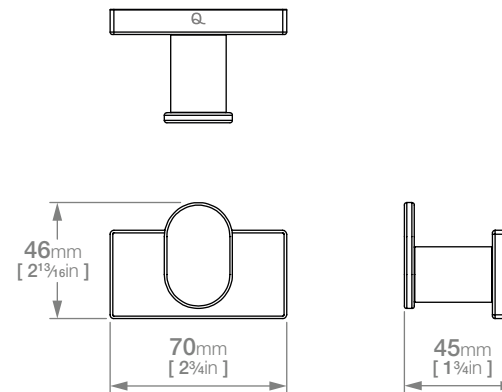

## HARMONY LR2510 ROBE HOOK SINGLE

Wall Fixings Supplied:  
**Masonry**

Original UX Fischer®  
Wall Plug supplied.

**Code:** BALR2510CHRM  
**Finish:** Polished Chrome

Dimensions given are in mm and inches. LIQUIDRed® reserves the right to alter and /or remove designs from time to time without prior notice.  
This drawing is to be used for reference purposes only. E &O.E.