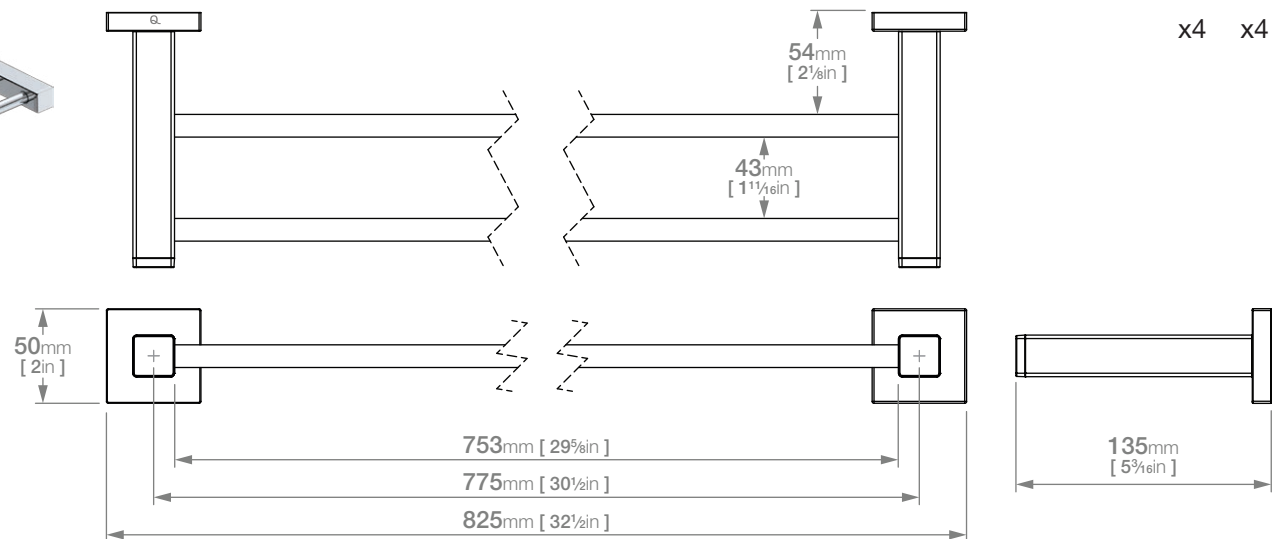

ELEMENTAL LR2485 DOUBLE TOWEL RAIL 800mm

Wall Fixings Supplied:
Masonry

Code: BALR2485CHRM
Finish: Polished Chrome

Dimensions given are in mm and inches. LIQUIDRed® reserves the right to alter and /or remove designs from time to time without prior notice.
This drawing is to be used for reference purposes only. E &O.E.