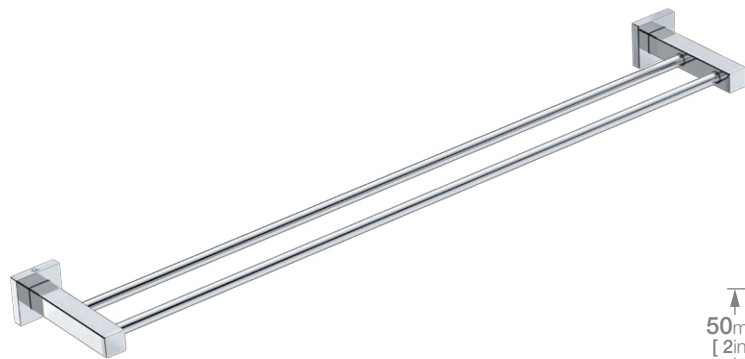

ELEMENTAL LR2485 DOUBLE TOWEL RAIL 800mm

Wall Fixings Supplied:
Masonry

Code: BALR2485CHRM
Finish: Polished Chrome

Dimensions given are in mm and inches. LIQUIDRed® reserves the right to alter and /or remove designs from time to time without prior notice.
This drawing is to be used for reference purposes only. E &O.E.

Wonder-Mount is a patented mounting system: SA Patent 2016/02563

Copyright LIQUIDRED® 2019

South Africa - Tel: 0860 104 653, Email: info@liquid-red.com, Web: www.liquid-red.co.za
USA - Tel: 321 888 3001, Email: info@liquid-red.com, Web: www.liquid-red.com