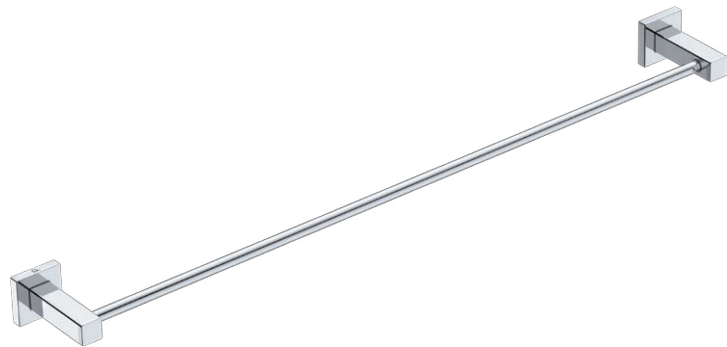

ELEMENTAL LR2475 SINGLE TOWEL RAIL 800mm

Wall Fixings Supplied:
Masonry

Code: BALR2475CHRM
Finish: Polished Chrome

Original UX Fischer®
Wall Plug supplied.

x4 x4

Dimensions given are in mm and inches. LIQUIDRed® reserves the right to alter and /or remove designs from time to time without prior notice.
This drawing is to be used for reference purposes only. E &O.E.

Wonder-Mount is a patented mounting system: SA Patent 2016/02563

Copyright LIQUIDRED® 2019

South Africa - Tel: 0860 104 653, Email: info@liquid-red.com, Web: www.liquid-red.co.za
USA - Tel: 321 888 3001, Email: info@liquid-red.com, Web: www.liquid-red.com