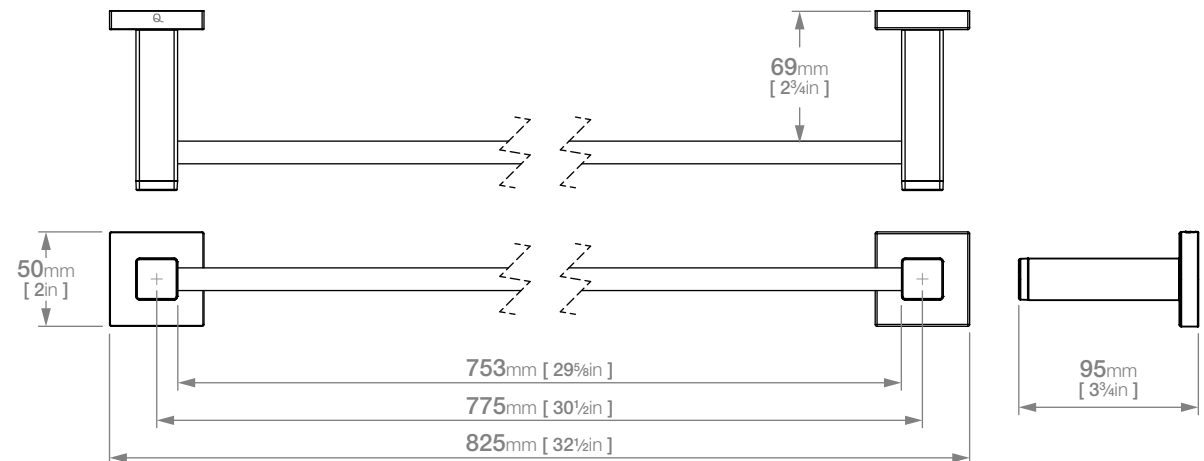

ELEMENTAL LR2475 SINGLE TOWEL RAIL 800mm

Wall Fixings Supplied:
Masonry

Code: BALR2475CHRM
Finish: Polished Chrome

Original UX Fischer®
Wall Plug supplied.

x4 x4

Dimensions given are in mm and inches. LIQUIDRed® reserves the right to alter and /or remove designs from time to time without prior notice.
This drawing is to be used for reference purposes only. E &O.E.