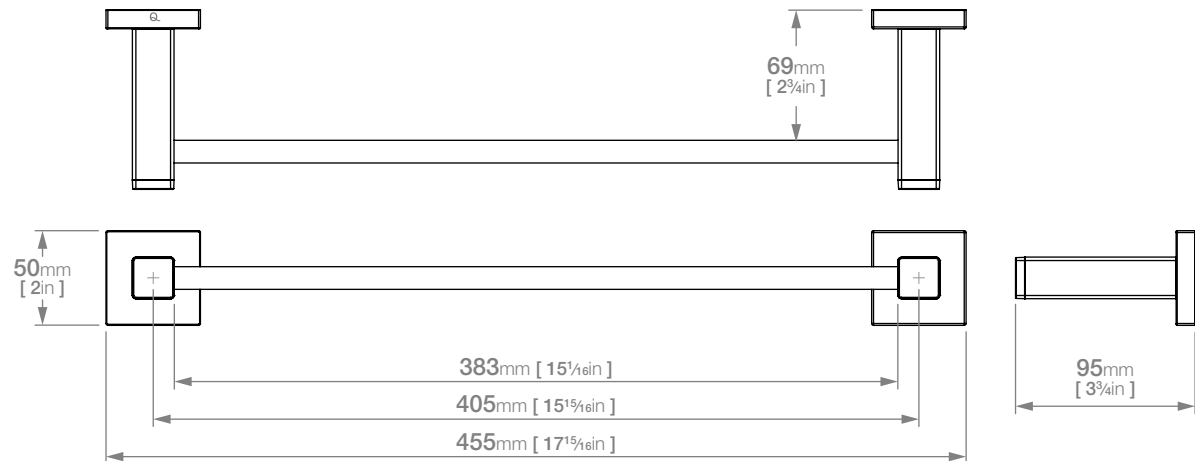

ELEMENTAL LR2470 SINGLE TOWEL RAIL 430mm

Wall Fixings Supplied:
Masonry

Original UX Fischer®
Wall Plug supplied.

x4 x4

Code: BALR2470CHRM
Finish: Polished Chrome

Dimensions given are in mm and inches. LIQUIDRed® reserves the right to alter and /or remove designs from time to time without prior notice. This drawing is to be used for reference purposes only. E &O.E.