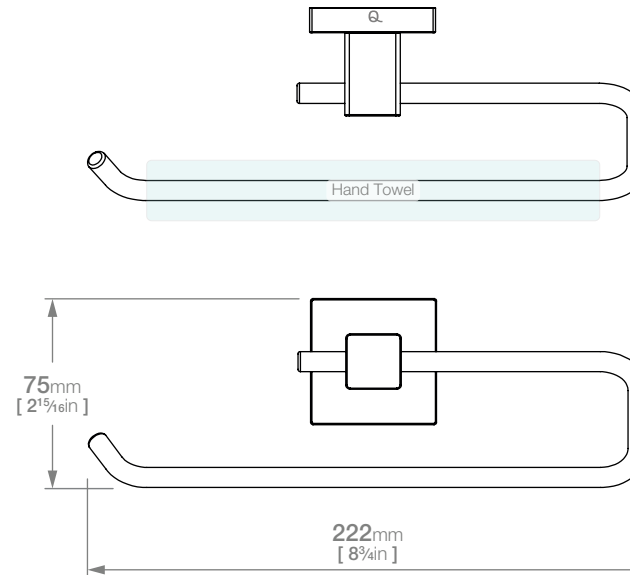

ELEMENTAL LR2441 TOWEL RING OPEN

Code: BALR2441CHRM
Finish: Polished Chrome

Wall Fixings Supplied:
Masonry

Original UX Fischer®
Wall Plug supplied.

Dimensions given are in mm and inches. LIQUIDRed® reserves the right to alter and /or remove designs from time to time without prior notice.
This drawing is to be used for reference purposes only. E &O.E.

Wonder-Mount is a patented mounting system: SA Patent 2016/02563

Copyright LIQUIDRED® 2019

South Africa - Tel: 0860 104 653, Email: info@liquid-red.com, Web: www.liquid-red.co.za
USA - Tel: 321 888 3001, Email: info@liquid-red.com, Web: www.liquid-red.com