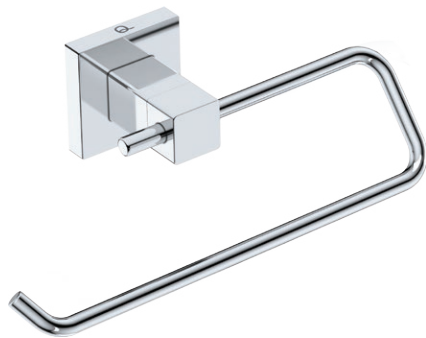

ELEMENTAL LR2441 TOWEL RING OPEN

Code: BALR2441CHRM
Finish: Polished Chrome

Wall Fixings Supplied:
Masonry

Original UX Fischer®
Wall Plug supplied.

Dimensions given are in mm and inches. LIQUIDRed® reserves the right to alter and /or remove designs from time to time without prior notice.
This drawing is to be used for reference purposes only. E &O.E.

Wonder-Mount is a patented mounting system: SA Patent 2016/02563

Copyright LIQUIDRED® 2019

South Africa - Tel: 0860 104 653, Email: info@liquid-red.com, Web: www.liquid-red.co.za
USA - Tel: 321 888 3001, Email: info@liquid-red.com, Web: www.liquid-red.com