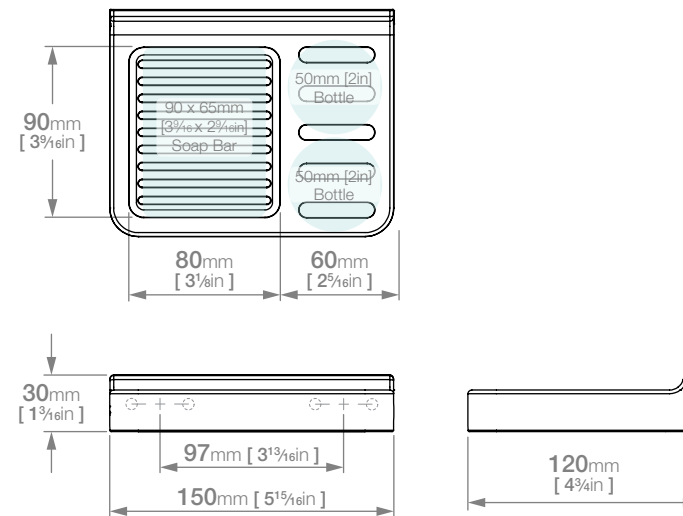

ELEMENTAL LR2430 SOAP SHELF

Code: BALR2430CHRM
Finish: Polished Chrome

Wall Fixings Supplied:
Masonry

Original UX Fischer®
Wall Plug supplied.

Dimensions given are in mm and inches. LIQUIDRed® reserves the right to alter and /or remove designs from time to time without prior notice.
This drawing is to be used for reference purposes only. E &O.E.