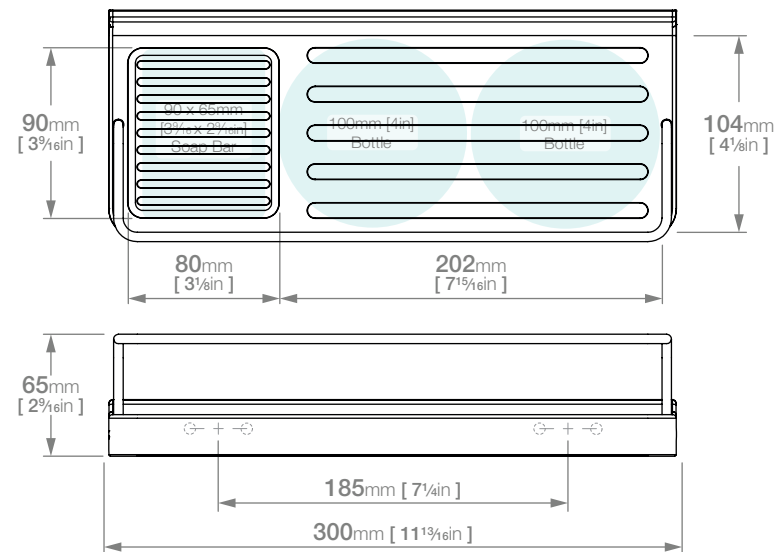

## ELEMENTAL LR2422 SHOWER AND SOAP SHELF

Wall Fixings Supplied:  
**Masonry**

**Code:** BALR2422CHRM  
**Finish:** Polished Chrome

Original UX Fischer®  
Wall Plug supplied.

x4 x4

Dimensions given are in mm and inches. LIQUIDRed® reserves the right to alter and /or remove designs from time to time without prior notice.  
This drawing is to be used for reference purposes only. E &O.E.