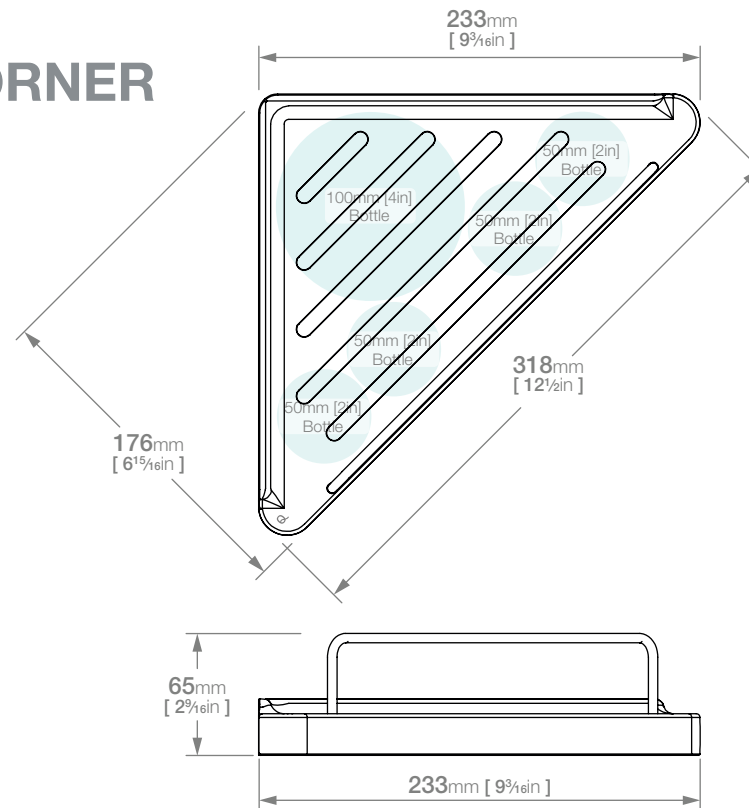

LIQUIDRED

ELEMENTAL LR2415 SHOWER SHELF CORNER

Code: BALR2415CHRM
Finish: Polished Chrome

Wall Fixings Supplied:
Masonry

Original UX Fischer®
Wall Plug supplied.

Dimensions given are in mm and inches. LIQUIDRed® reserves the right to alter and /or remove designs from time to time without prior notice.
This drawing is to be used for reference purposes only. E &O.E.