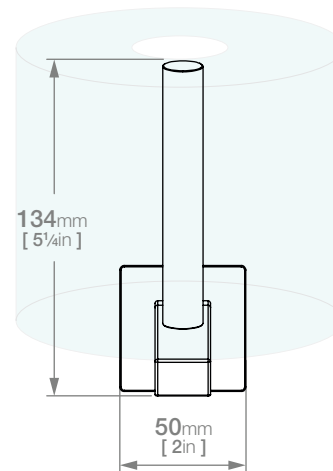

## ELEMENTAL LR2404 PAPER HOLDER SPARE

**Code:** BALR2404CHRM  
**Finish:** Polished Chrome

Wall Fixings Supplied:  
**Masonry**

Original UX Fischer®  
Wall Plug supplied.

Dimensions given are in mm and inches. LIQUIDRed® reserves the right to alter and /or remove designs from time to time without prior notice.  
This drawing is to be used for reference purposes only. E &O.E.