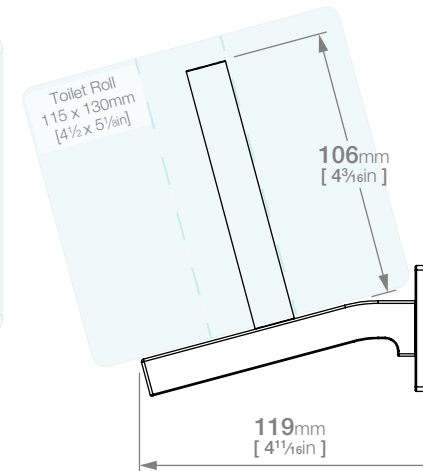

## ELEMENTAL LR2404 PAPER HOLDER SPARE

**Code:** BALR2404CHRM  
**Finish:** Polished Chrome

Wall Fixings Supplied:  
**Masonry**

Original UX Fischer®  
Wall Plug supplied.

Dimensions given are in mm and inches. LIQUIDRed® reserves the right to alter and /or remove designs from time to time without prior notice.  
This drawing is to be used for reference purposes only. E &O.E.