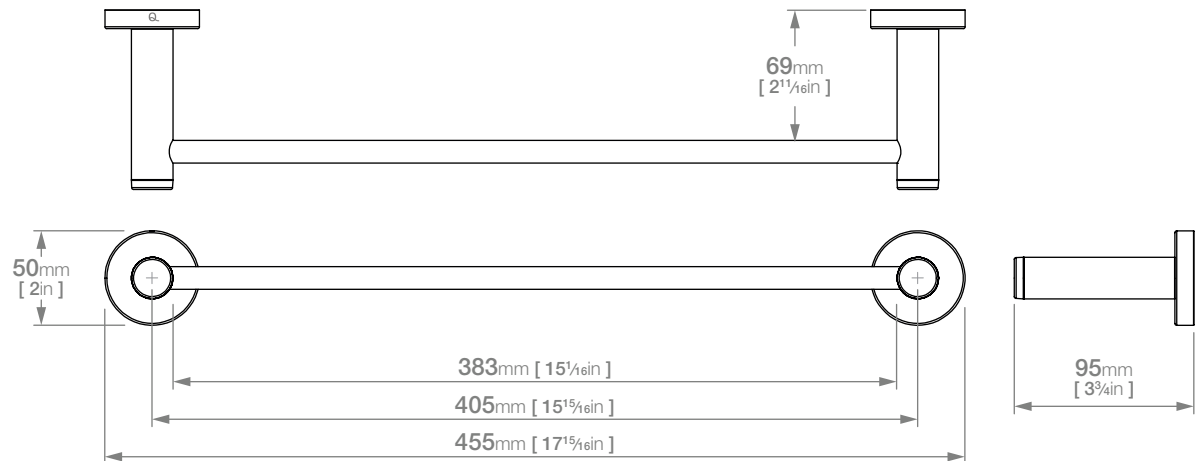

LAVISH LR2370 SINGLE TOWEL RAIL 430mm

Wall Fixings Supplied:

Masonry

Original UX Fischer®
Wall Plug supplied.

x4 x4

Code: BALR2370CHRM
Finish: Polished Chrome

Dimensions given are in mm and inches. LIQUIDRed® reserves the right to alter and /or remove designs from time to time without prior notice.
This drawing is to be used for reference purposes only. E &O.E.