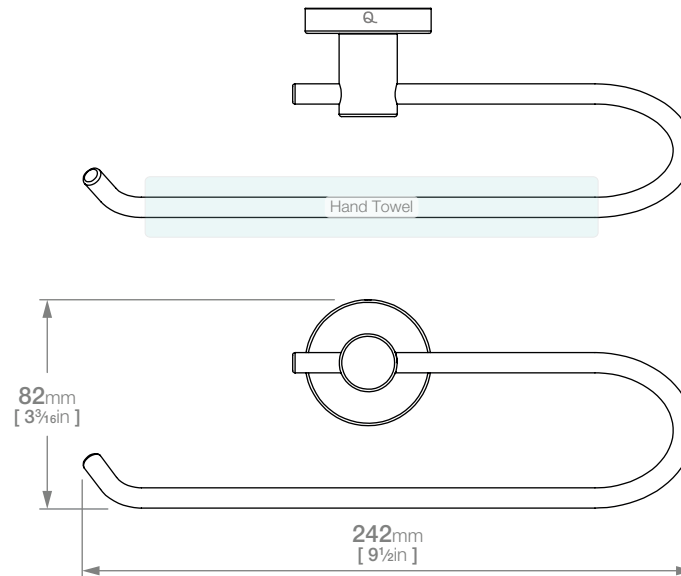

LAVISH LR2341 TOWEL RING OPEN

Code: BALR2341CHRM
Finish: Polished Chrome

Wall Fixings Supplied:

Masonry

Original UX Fischer®
Wall Plug supplied.

x2 x2

Dimensions given are in mm and inches. LIQUIDRed® reserves the right to alter and /or remove designs from time to time without prior notice.
This drawing is to be used for reference purposes only. E &O.E.