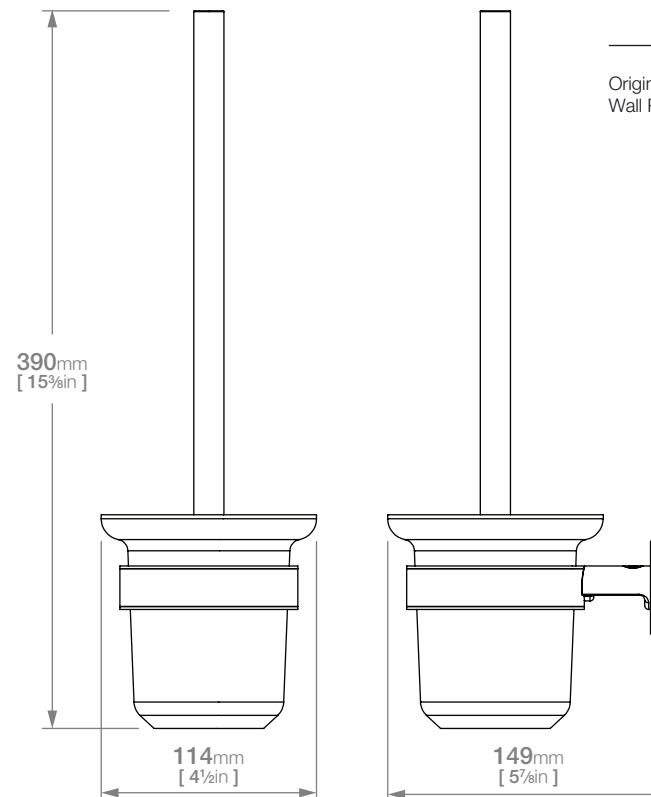

Masonry

Original UX Fischer®
Wall Plug supplied.

x2 x2

Document version 002
Product version 001