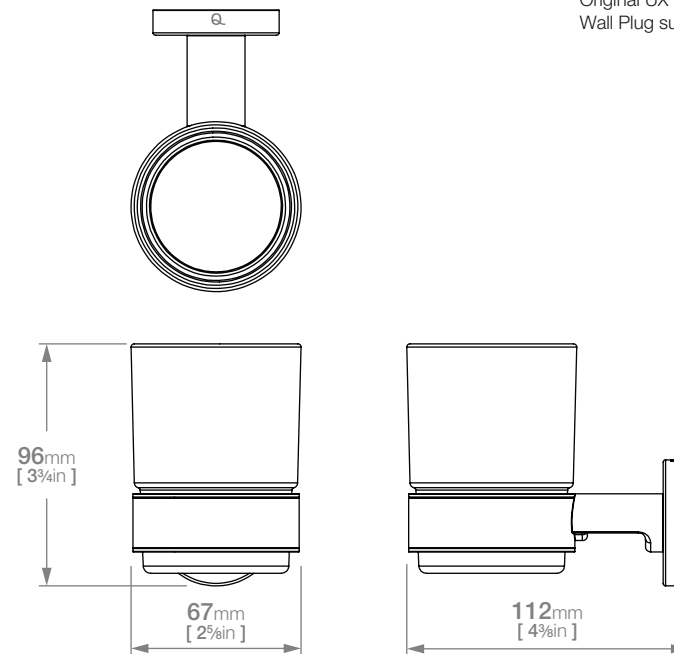

## LAVISH LR2332 GLASS TUMBLER + HOLDER

**Code:** BALR2332CHRM  
**Finish:** Polished Chrome

Wall Fixings Supplied:

### Masonry

Original UX Fischer®  
Wall Plug supplied.

x2 x2

Dimensions given are in mm and inches. LIQUIDRed® reserves the right to alter and /or remove designs from time to time without prior notice.  
This drawing is to be used for reference purposes only. E &O.E.