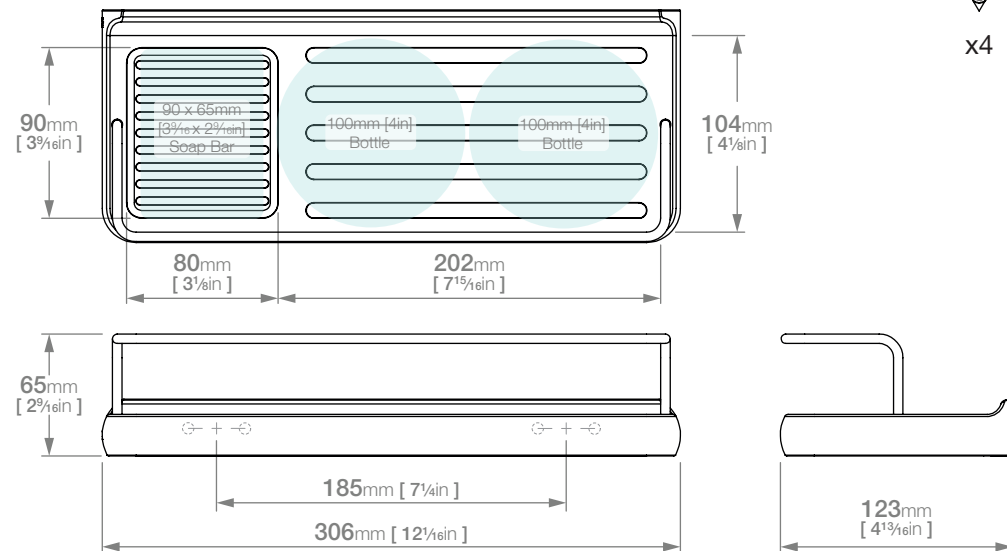

### Masonry

Original UX Fischer®  
Wall Plug supplied.

x4 x4

**Code:** BALR2322CHRM  
**Finish:** Polished Chrome

Dimensions given are in mm and inches. LIQUIDRed® reserves the right to alter and /or remove designs from time to time without prior notice.  
This drawing is to be used for reference purposes only. E &O.E.