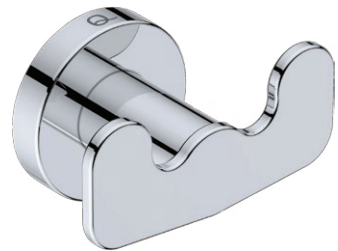

## LAVISH LR2311 ROBE HOOK DOUBLE

**Code:** BALR2311CHRM  
**Finish:** Polished Chrome

Wall Fixings Supplied:  
**Masonry**

Original UX Fischer®  
Wall Plug supplied.

x2 x2

Dimensions given are in mm and inches. LIQUIDRed® reserves the right to alter and /or remove designs from time to time without prior notice. This drawing is to be used for reference purposes only. E &O.E.

Wonder-Mount is a patented mounting system: SA Patent 2016/02563

Copyright LIQUIDRED® 2019

South Africa - Tel: 0860 104 653, Email: info@liquid-red.com, Web: www.liquid-red.co.za  
USA - Tel: 321 888 3001, Email: info@liquid-red.com, Web: www.liquid-red.com