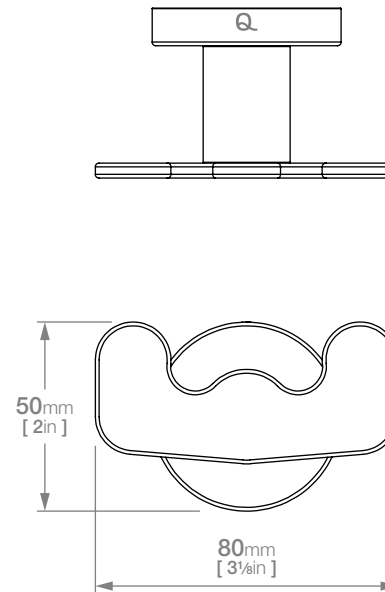

## LAVISH LR2311 ROBE HOOK DOUBLE

**Code:** BALR2311CHRM  
**Finish:** Polished Chrome

Wall Fixings Supplied:  
**Masonry**

Original UX Fischer®  
Wall Plug supplied.

x2 x2

Dimensions given are in mm and inches. LIQUIDRed® reserves the right to alter and /or remove designs from time to time without prior notice. This drawing is to be used for reference purposes only. E &O.E.