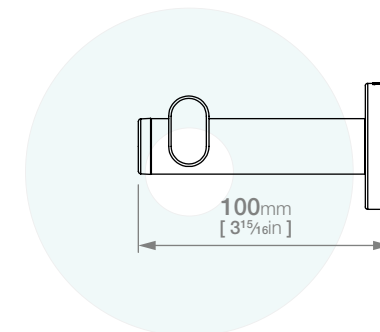

## LAVISH LR2301 PAPER HOLDER TYPE 1

**Code:** BALR2301CHRM  
**Finish:** Polished Chrome

Wall Fixings Supplied:  
**Masonry**

Original UX Fischer®  
Wall Plug supplied.

Dimensions given are in mm and inches. LIQUIDRed® reserves the right to alter and /or remove designs from time to time without prior notice.  
This drawing is to be used for reference purposes only. E &O.E.