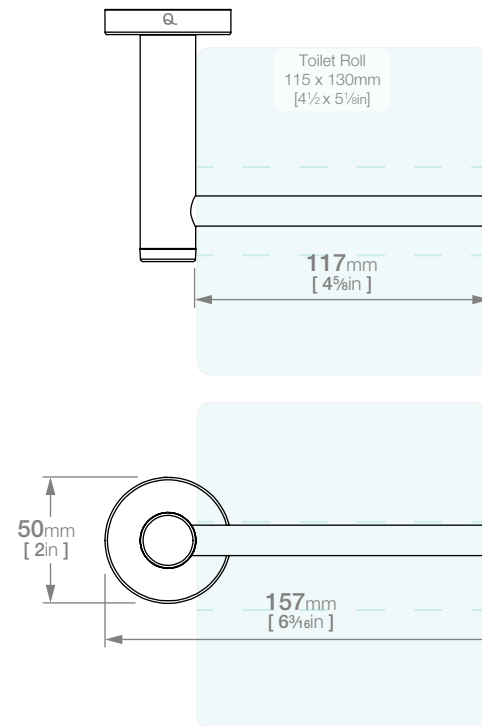

## LAVISH LR2301 PAPER HOLDER TYPE 1

**Code:** BALR2301CHRM  
**Finish:** Polished Chrome

Wall Fixings Supplied:  
**Masonry**

Original UX Fischer®  
Wall Plug supplied.

Dimensions given are in mm and inches. LIQUIDRed® reserves the right to alter and /or remove designs from time to time without prior notice.  
This drawing is to be used for reference purposes only. E &O.E.