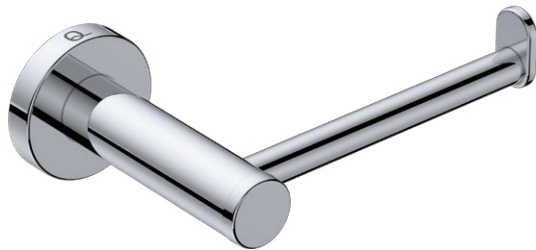

## LAVISH LR2301 PAPER HOLDER TYPE 1

**Code:** BALR2301CHRM  
**Finish:** Polished Chrome

Wall Fixings Supplied:  
**Masonry**

Original UX Fischer®  
Wall Plug supplied.

Dimensions given are in mm and inches. LIQUIDRed® reserves the right to alter and /or remove designs from time to time without prior notice.  
This drawing is to be used for reference purposes only. E &O.E.

Wonder-Mount is a patented mounting system: SA Patent 2016/02563

Copyright LIQUIDRED® 2019

South Africa - Tel: 0860 104 653, Email: info@liquid-red.com, Web: www.liquid-red.co.za  
USA - Tel: 321 888 3001, Email: info@liquid-red.com, Web: www.liquid-red.com