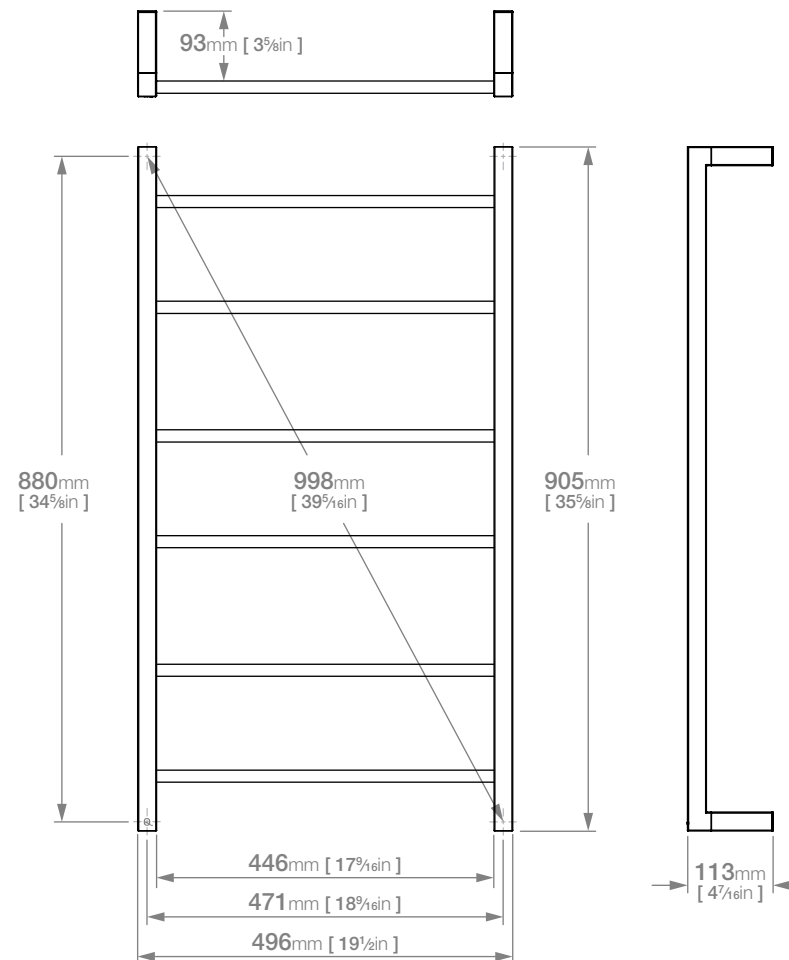

Wall Fixings Supplied:
Masonry

x4 x4
Original UX Fischer®
Wall Plug supplied.