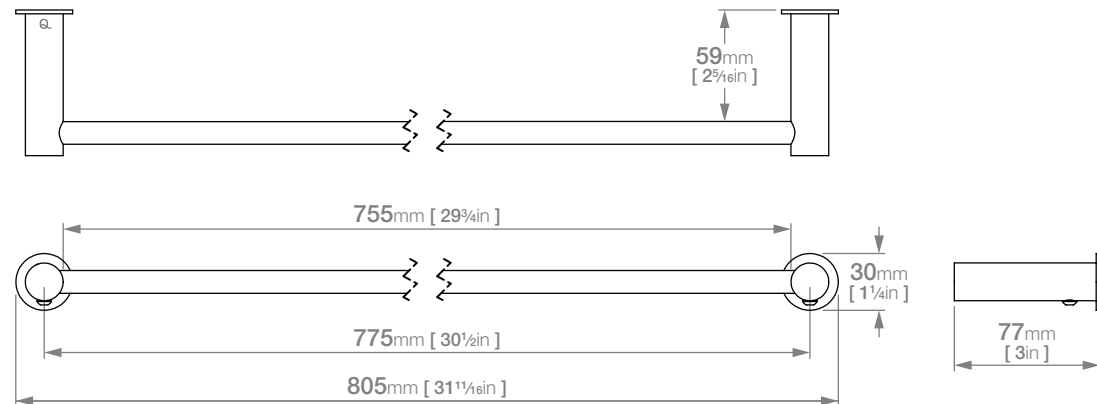

UNITY LR3275 SINGLE TOWEL RAIL 800mm / 32in

Wall Fixings Supplied:
Masonry

Original UX Fischer®
Wall Plug supplied.

Code: BALR3275POLS
Finish: Polished

Dimensions given are in mm and inches. LIQUIDRed® reserves the right to alter and /or remove designs from time to time without prior notice. This drawing is to be used for reference purposes only. E &O.E.