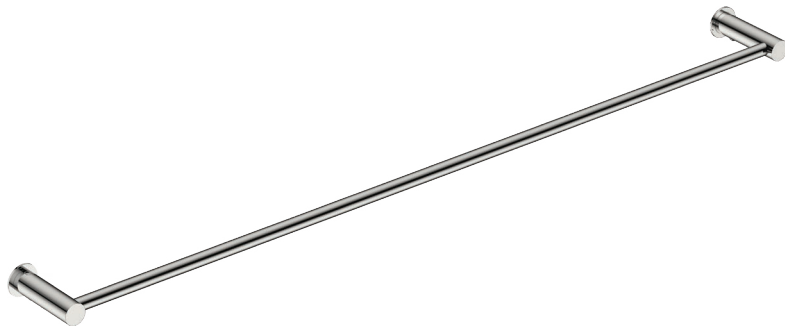

UNITY LR3275 SINGLE TOWEL RAIL 800mm / 32in

Wall Fixings Supplied:
Masonry

Original UX Fischer®
Wall Plug supplied.

Code: BALR3275POLS
Finish: Polished

Dimensions given are in mm and inches. LIQUIDRed® reserves the right to alter and /or remove designs from time to time without prior notice. This drawing is to be used for reference purposes only. E &O.E.