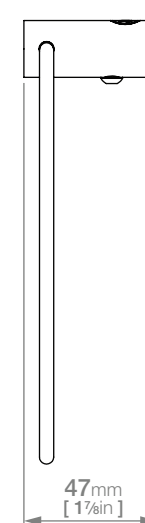

## UNITY LR3240 TOWEL RING CLOSED

**Code:** BALR3240POLS  
**Finish:** Polished

Wall Fixings Supplied:  
**Masonry**

Original UX Fischer®  
Wall Plug supplied.

Dimensions given are in mm and inches. LIQUIDRed® reserves the right to alter and /or remove designs from time to time without prior notice. This drawing is to be used for reference purposes only. E &O.E.