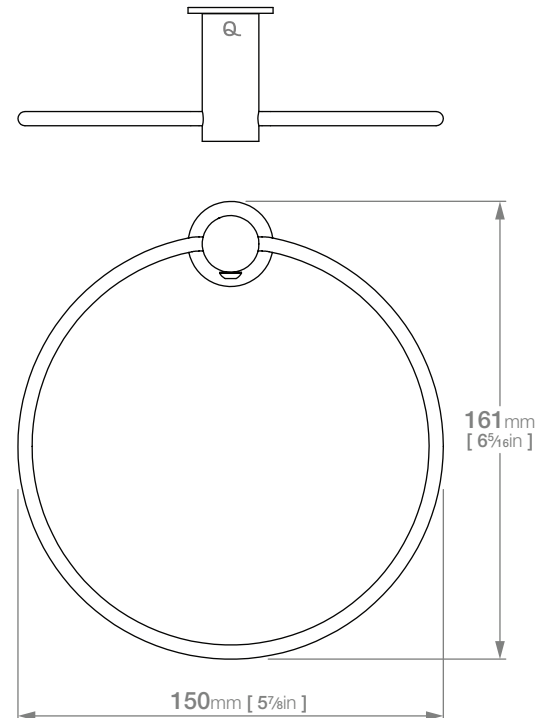

## UNITY LR3240 TOWEL RING CLOSED

**Code:** BALR3240POLS  
**Finish:** Polished

Wall Fixings Supplied:  
**Masonry**

Original UX Fischer®  
Wall Plug supplied.

Dimensions given are in mm and inches. LIQUIDRed® reserves the right to alter and /or remove designs from time to time without prior notice. This drawing is to be used for reference purposes only. E &O.E.