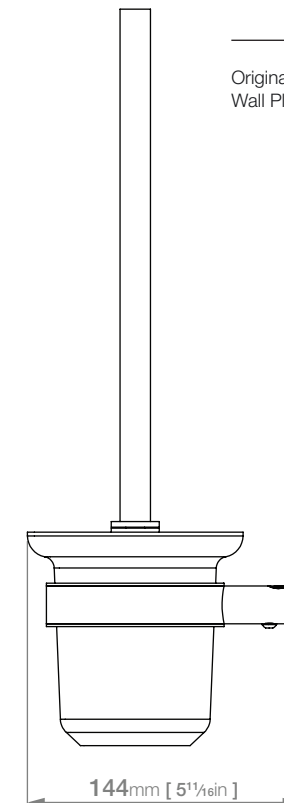

UNITY LR3238 TOILET BRUSH + HOLDER

Code: BALR3238POLS

Finish: Polished

Wall Fixings Supplied:
Masonry

Original UX Fischer®
Wall Plug supplied.

Dimensions given are in mm and inches. LIQUIDRed® reserves the right to alter and /or remove designs from time to time without prior notice. This drawing is to be used for reference purposes only. E &O.E.