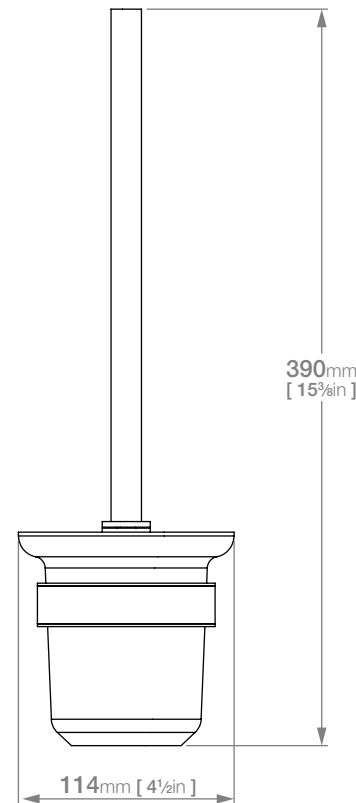

UNITY LR3238 TOILET BRUSH + HOLDER

Code: BALR3238POLS

Finish: Polished

Wall Fixings Supplied:
Masonry

Original UX Fischer®
Wall Plug supplied.

Dimensions given are in mm and inches. LIQUIDRed® reserves the right to alter and /or remove designs from time to time without prior notice. This drawing is to be used for reference purposes only. E &O.E.