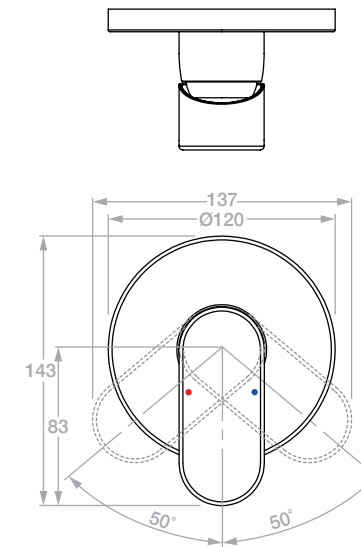

## SOLACE 1310 Shower Mixer (Concealed)

**Model:** TPLR1310####

(\*where #### is the relevant finish code)

\*\*Please note that not all finishes are available as a stocked product in all countries.  
Additional surcharges, MOQ's and longer lead times may apply.

**Material:** DZR Brass  
**Cartridge:** SEDAL  
**Standard Flow Rate:** 22.0 l/min (@ 300kPa)  
**Connection Type:** G1/2" Connections

**Suitable to be installed:**  
In a Shower or above a Bath

Dimensions given are in mm. LIQUIDRed® reserves the right to alter and /or remove designs from time to time without prior notice.  
This drawing is to be used for reference purposes only. E &O.E.