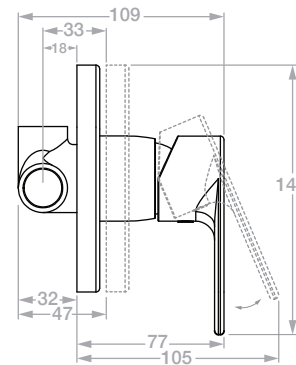

## SOLACE 1310 Shower Mixer (Concealed)

**Model:** TPLR1310####

(\*where #### is the relevant finish code)

\*\*Please note that not all finishes are available as a stocked product in all countries.  
Additional surcharges, MOQ's and longer lead times may apply.

**Material:** DZR Brass  
**Cartridge:** SEDAL  
**Standard Flow Rate:** 22.0 l/min (@ 300kPa)  
**Connection Type:** G1/2" Connections

**Suitable to be installed:**  
In a Shower or above a Bath

Dimensions given are in mm. LIQUIDRed® reserves the right to alter and /or remove designs from time to time without prior notice.  
This drawing is to be used for reference purposes only. E &O.E.