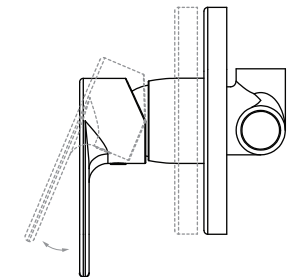

## SOLACE 1310 Shower Mixer (Concealed)

**Model:** TPLR1310####

(\*where #### is the relevant finish code)

\*\*Please note that not all finishes are available as a stocked product in all countries.  
Additional surcharges, MOQ's and longer lead times may apply.

**Material:** DZR Brass  
**Cartridge:** SEDAL  
**Standard Flow Rate:** 22.0 l/min (@ 300kPa)  
**Connection Type:** G1/2" Connections

**Suitable to be installed:**  
In a Shower or above a Bath

Dimensions given are in mm. LIQUIDRed® reserves the right to alter and /or remove designs from time to time without prior notice.  
This drawing is to be used for reference purposes only. E &O.E.