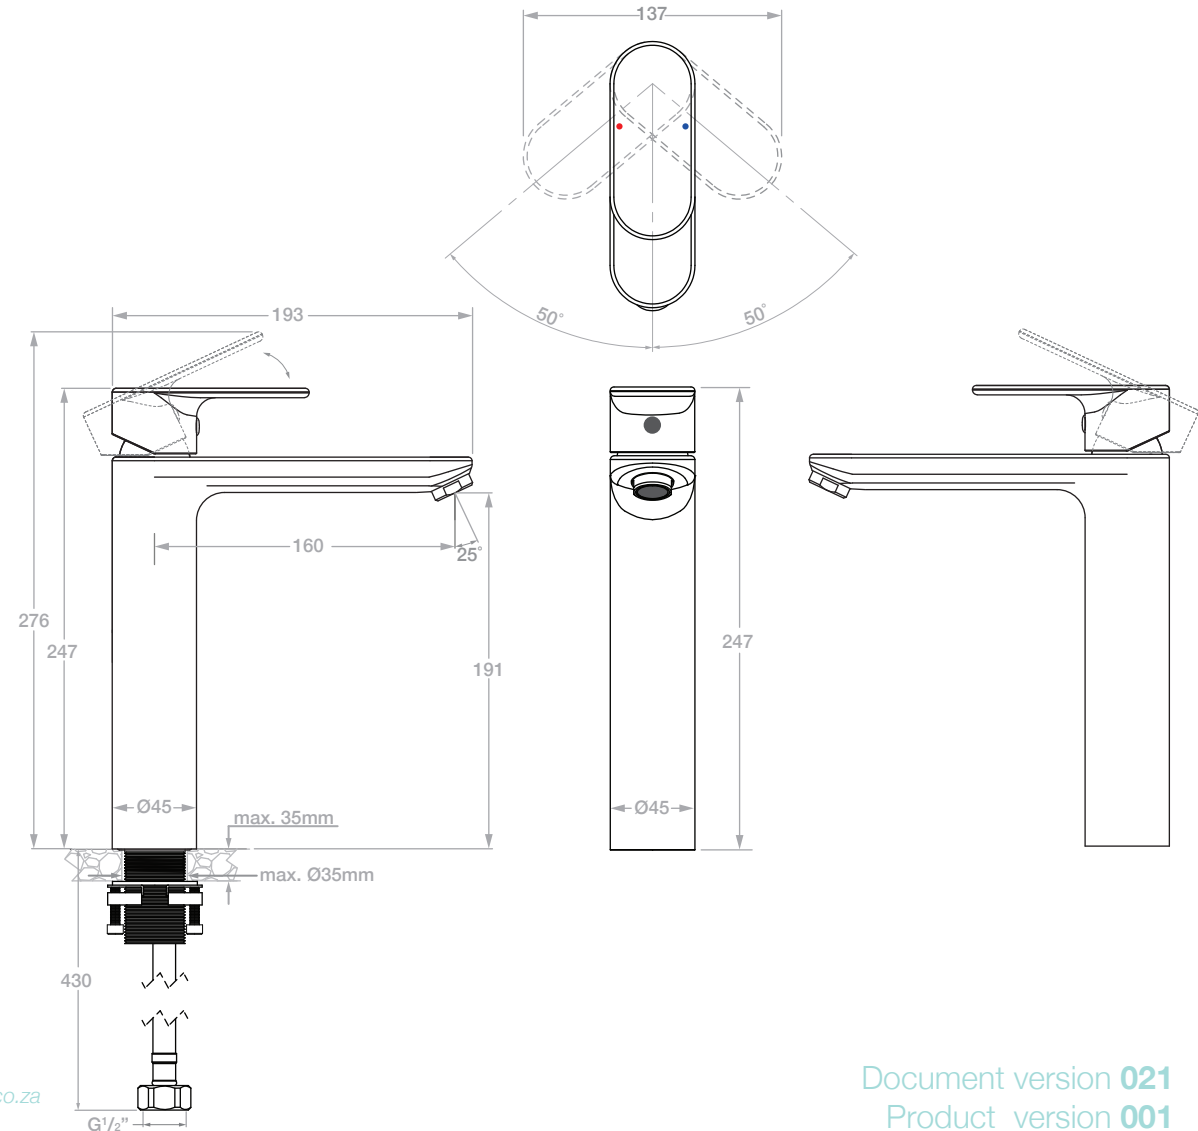

LIQUIDRED

made by BATHROOM BUTLER

SOLACE 1305 Basin Mixer 210mm

Model: TPLR1305####

(*where #### is the relevant finish code)

**Please note that not all finishes are available as a stocked product in all countries. Additional surcharges, MOQ's and longer lead times may apply.

Material: DZR Brass
Cartridge: SEDAL
Standard Flow Rate: 5.0l/min (@ 300kPa)
Connection Type: G1/2" Connections

Fixing / Mounting System:
Double-Locking mounting system
Suitable to be installed:
Counter top maximum thickness of 35mm
or directly on a suitable basin

Dimensions given are in mm. LIQUIDRed® reserves the right to alter and /or remove designs from time to time without prior notice. This drawing is to be used for reference purposes only. E &O.E.

Copyright LIQUIDRED® 2022