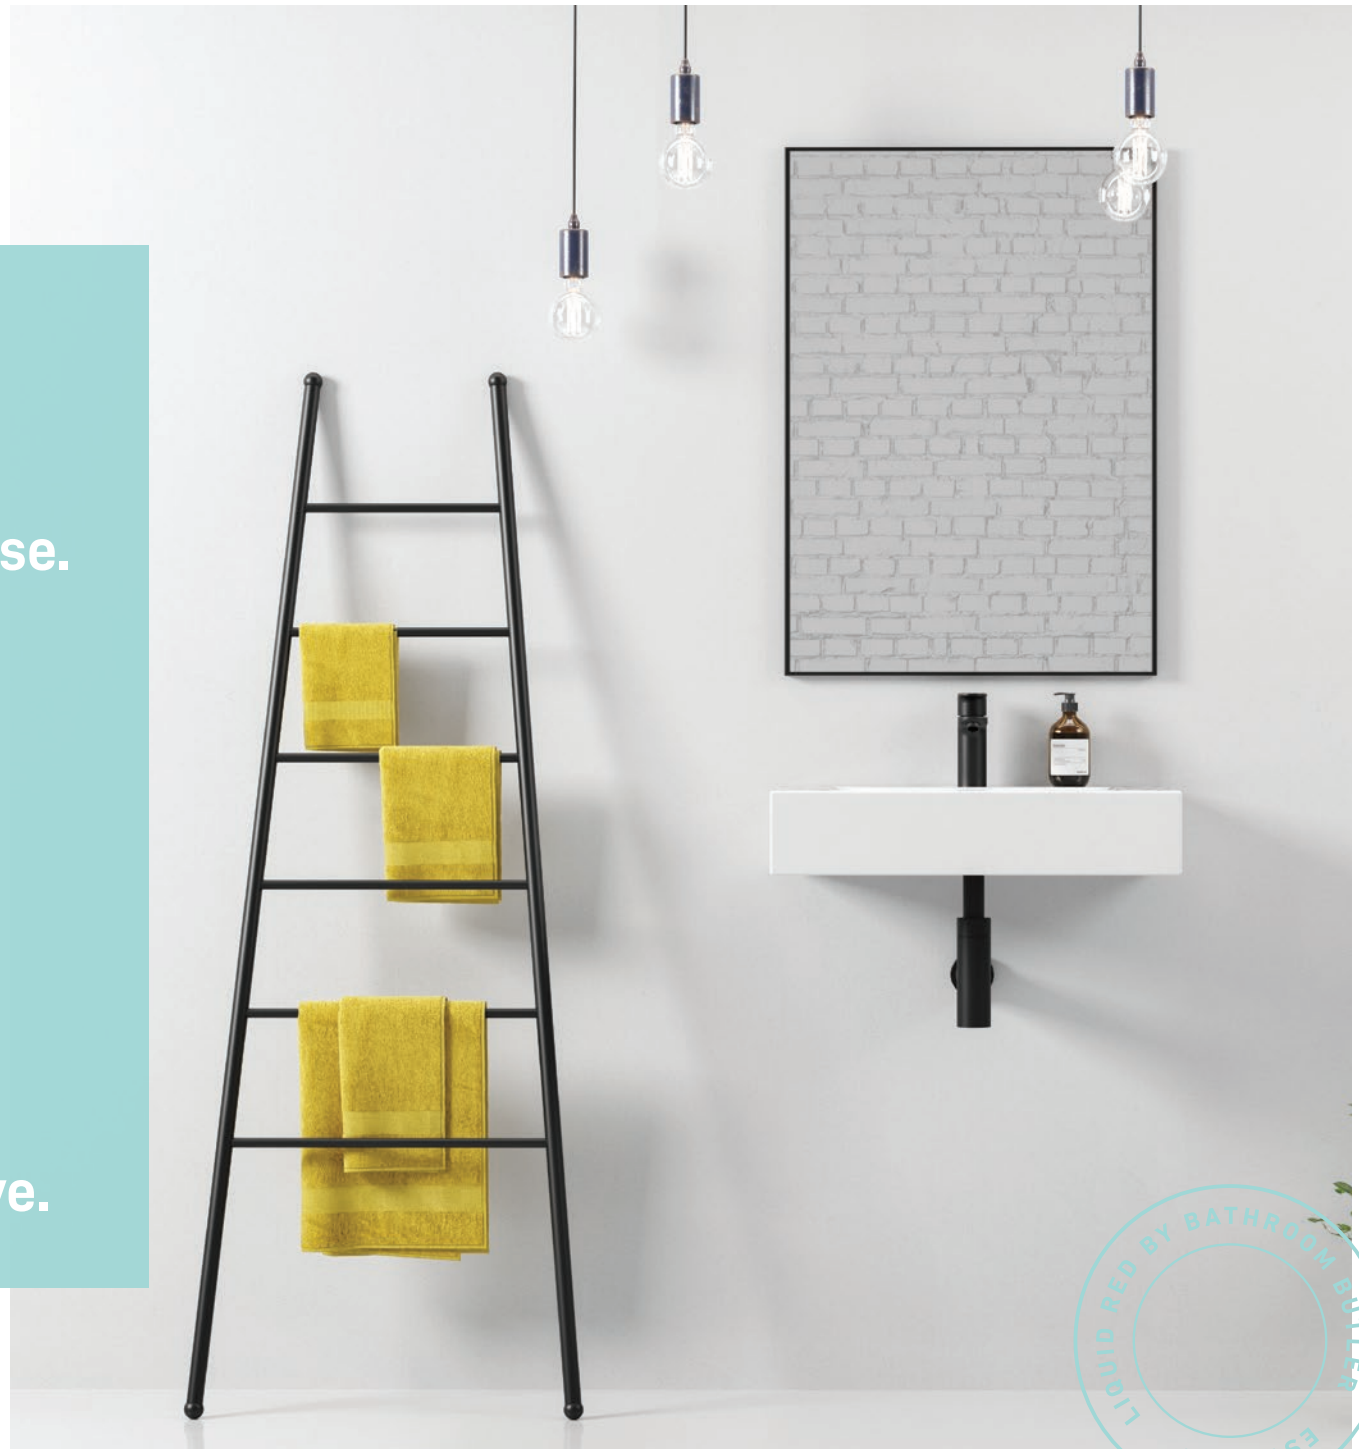

LIQUID RED

LADDER RAILS

Hot.
Cold.
Clockwise.
Anti-clockwise.
Splish.
Splash.
Rain.
Shower.
Soak.
Relax.
Dream.
Imagine.
Problem solve.

www.liquid-red.co.za

011 334 8100 | info@liquid-red.com
Available at selected retailers

BATHROOM ACCESSORIES & Ladder Rails

Inspired Design.

Featuring inspired design and a unique wall mounting system that's probably stronger than your walls. And LIQUIDRed is so affordable that it will transform your bathroom without leaving you in the er.....red.

FINISHES

POLISHED STAINLESS STEEL

With its beautiful polished mirror finish, it accentuates every aspect of the design bringing key highlights to your bathroom.

MATT BLACK (MBLK)

Provides an elegant sophisticated finish to your bathroom and is perfect for any interior that is stylish, modern and sleek.

Available on Selected items of our Bathroom Accessories.
Colour finish is guaranteed for one year.

LADDER RAILS

ELEVATED

At LIQUIDRed we've created a non-heated towel ladder that not only serves as an elegant solution to hanging bath towels but creates a beautiful design feature in your bathroom too.