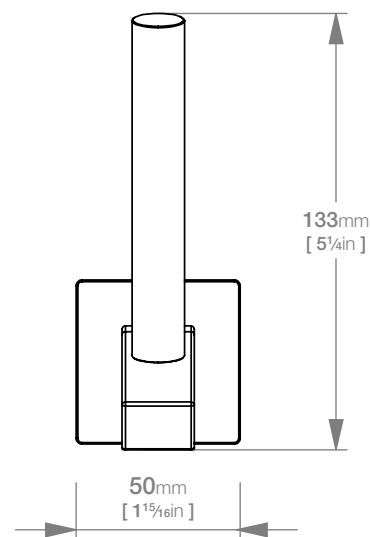

## ELEMENTAL LR2404 PAPER HOLDER SPARE

**Code:** BALR2404CHRM  
**Finish:** Polished Chrome

Wall Fixings Supplied:  
**Masonry**

Original UX Fischer®  
Wall Plug supplied.

x2 x2

Dimensions given are in mm. LIQUIDRed® reserves the right to alter and /or remove designs from time to time without prior notice. This drawing is to be used for reference purposes only. E &O.E.