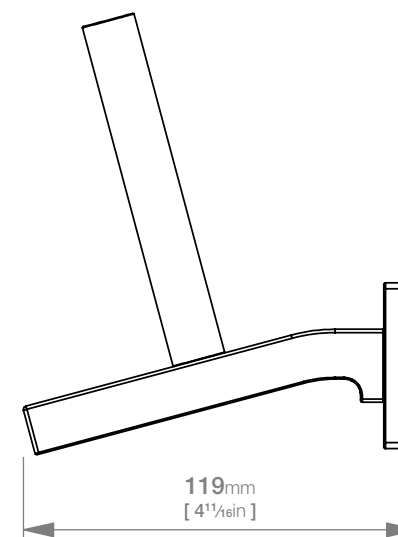

## ELEMENTAL LR2404 PAPER HOLDER SPARE

**Code:** BALR2404CHRM  
**Finish:** Polished Chrome

Wall Fixings Supplied:  
**Masonry**

Original UX Fischer®  
Wall Plug supplied.

x2 x2

Dimensions given are in mm. LIQUIDRed® reserves the right to alter and /or remove designs from time to time without prior notice. This drawing is to be used for reference purposes only. E &O.E.