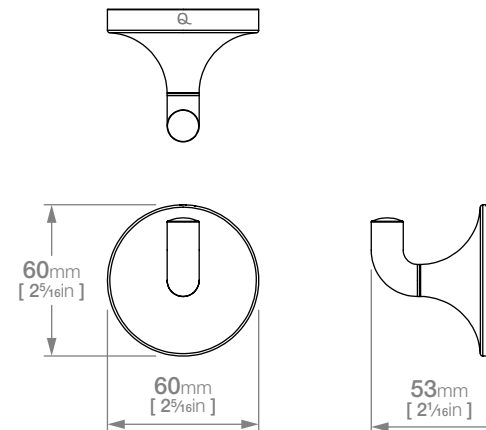

## ETERNAL LR2710 ROBE HOOK SINGLE

Wall Fixings Supplied:  
**Masonry**

**Code:** BALR2710CHRM  
**Finish:** Polished Chrome

Original UX Fischer®  
Wall Plug supplied.

Dimensions given are in mm and inches. LIQUIDRed® reserves the right to alter and /or remove designs from time to time without prior notice.  
This drawing is to be used for reference purposes only. E &O.E.