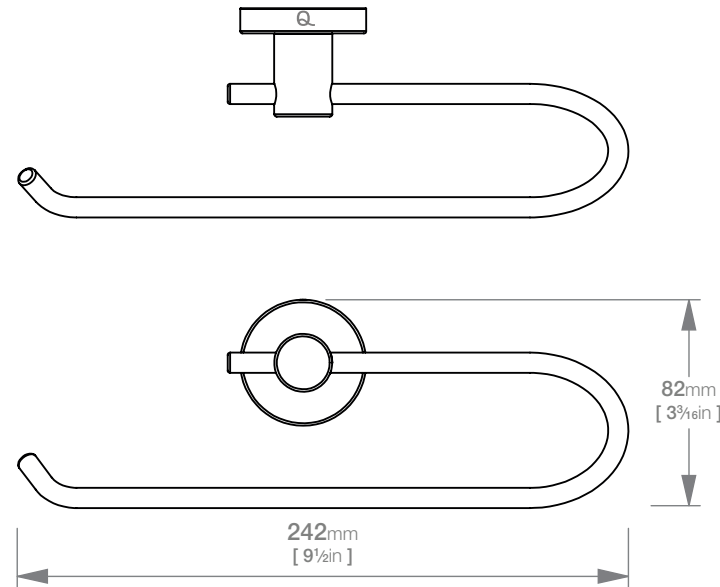

## LAVISH LR2341 TOWEL RING OPEN

**Code:** BALR2341CHRM  
**Finish:** Polished Chrome

Wall Fixings Supplied:

### Masonry

Original UX Fischer®  
Wall Plug supplied.

x2 x2

Dimensions given are in mm and inches. LIQUIDRed® reserves the right to alter and /or remove designs from time to time without prior notice. This drawing is to be used for reference purposes only. E &O.E.