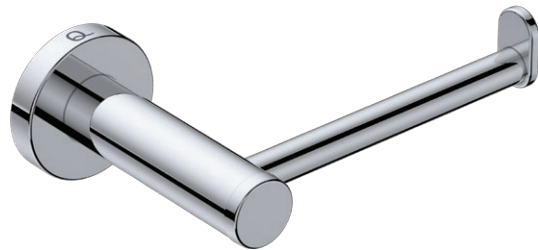

LAVISH LR2301 PAPER HOLDER TYPE 1

Code: BALR2301CHRM
Finish: Polished Chrome

Wall Fixings Supplied:
Masonry

Original UX Fischer®
Wall Plug supplied.

x2 x2

Dimensions given are in mm and inches. LIQUIDRed® reserves the right to alter and /or remove designs from time to time without prior notice. This drawing is to be used for reference purposes only. E &O.E.

Wonder-Mount is a patented mounting system: SA Patent 2016/02563

Copyright LIQUIDRED® 2018

South Africa - Tel: 0860 104 653, Email: info@liquid-red.com, Web: www.liquid-red.co.za
USA - Tel: 321 888 3001, Email: info@liquid-red.com, Web: www.liquid-red.com