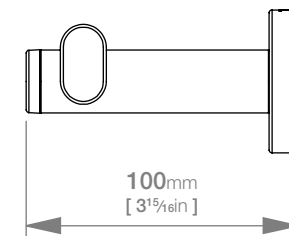

LAVISH LR2301 PAPER HOLDER TYPE 1

Code: BALR2301CHRM
Finish: Polished Chrome

Wall Fixings Supplied:
Masonry

Original UX Fischer®
Wall Plug supplied.

x2 x2

Dimensions given are in mm and inches. LIQUIDRed® reserves the right to alter and /or remove designs from time to time without prior notice. This drawing is to be used for reference purposes only. E &O.E.