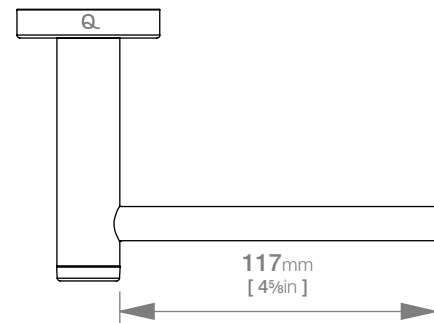

LAVISH LR2301 PAPER HOLDER TYPE 1

Code: BALR2301CHRM
Finish: Polished Chrome

Wall Fixings Supplied:
Masonry

Original UX Fischer®
Wall Plug supplied.

x2 x2

Dimensions given are in mm and inches. LIQUIDRed® reserves the right to alter and /or remove designs from time to time without prior notice. This drawing is to be used for reference purposes only. E &O.E.