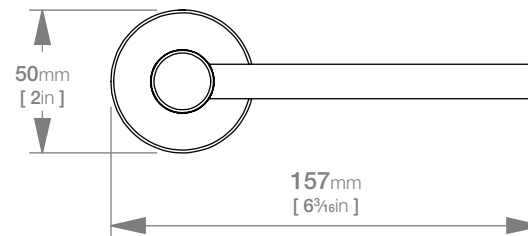

LAVISH LR2301 PAPER HOLDER TYPE 1

Code: BALR2301CHRM
Finish: Polished Chrome

Wall Fixings Supplied:
Masonry

Original UX Fischer®
Wall Plug supplied.

x2 x2

Dimensions given are in mm and inches. LIQUIDRed® reserves the right to alter and /or remove designs from time to time without prior notice. This drawing is to be used for reference purposes only. E &O.E.