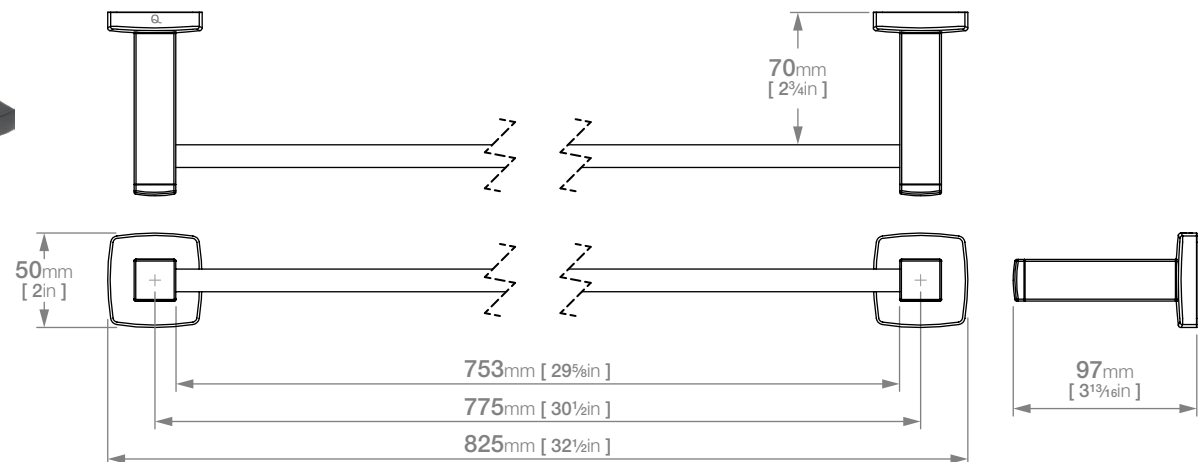

## INTEGRITY LR3175 SINGLE TOWEL RAIL 800mm / 32in

**Code:** BALR3175CHRM  
**Finish:** Polished Chrome

**Code:** BALR3175MBLK  
**Finish:** Matt BLACK

Wall Fixings Supplied:  
**Masonry**

Original UX Fischer®  
Wall Plug supplied.

Dimensions given are in mm and inches. LIQUIDRed® reserves the right to alter and /or remove designs from time to time without prior notice.  
This drawing is to be used for reference purposes only. E &O.E.