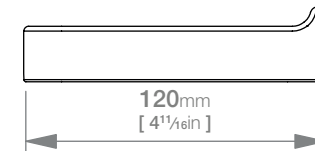

ELEMENTAL LR2430 SOAP SHELF

Code: BALR2430CHRM
Finish: Polished Chrome

Wall Fixings Supplied:
Masonry

Original UX Fischer®
Wall Plug supplied.

Dimensions given are in mm. LIQUIDRed® reserves the right to alter and /or remove designs from time to time without prior notice. This drawing is to be used for reference purposes only. E &O.E.