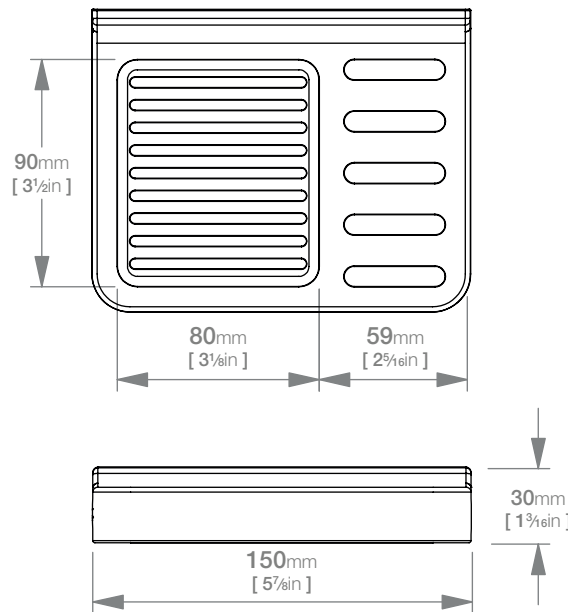

ELEMENTAL LR2430 SOAP SHELF

Code: BALR2430CHRM
Finish: Polished Chrome

Wall Fixings Supplied:
Masonry

Original UX Fischer®
Wall Plug supplied.

Dimensions given are in mm. LIQUIDRed® reserves the right to alter and /or remove designs from time to time without prior notice. This drawing is to be used for reference purposes only. E &O.E.