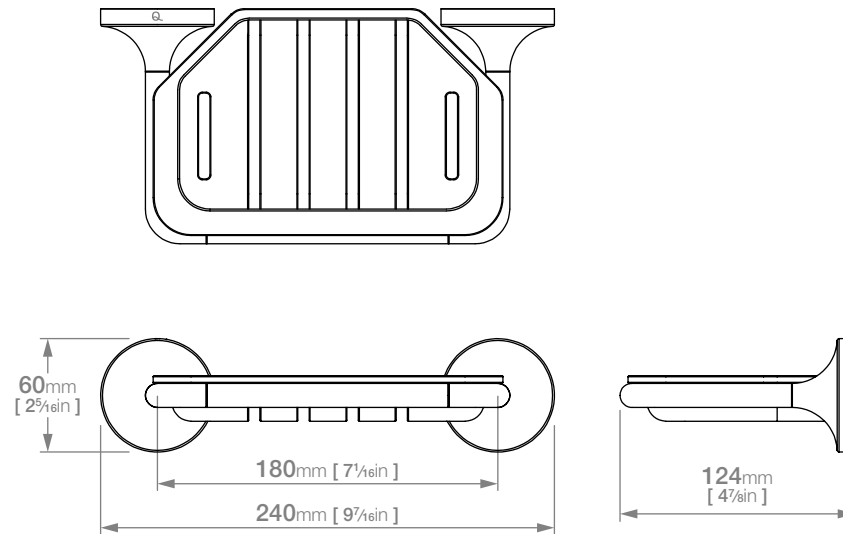

ETERNAL LR2730 SOAP RACK

Code: BALR2730CHRM
Finish: Polished Chrome

Wall Fixings Supplied:
Masonry

Original UX Fischer®
Wall Plug supplied.

x4

x4

Dimensions given are in mm and inches. LIQUIDRed® reserves the right to alter and /or remove designs from time to time without prior notice.
This drawing is to be used for reference purposes only. E &O.E.