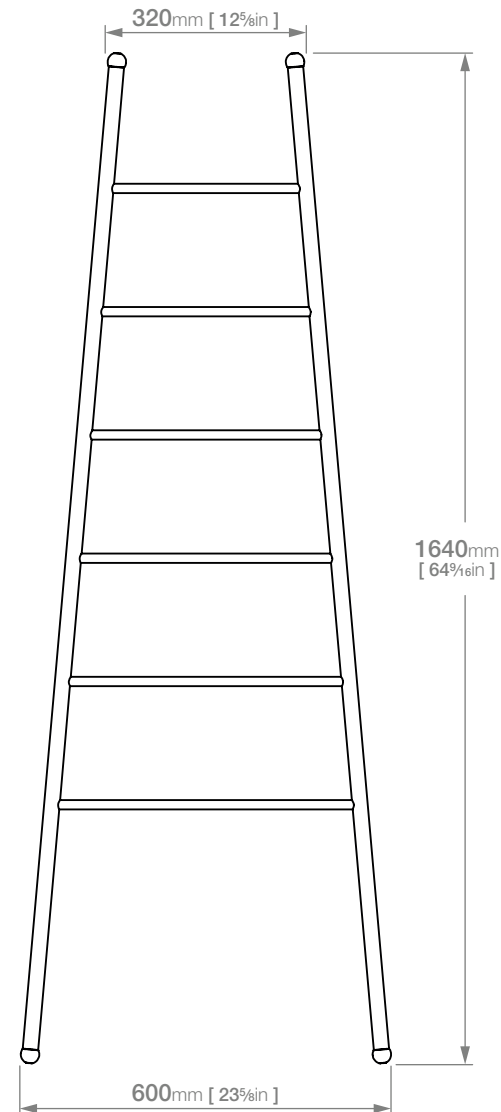

Document version **011**
Product version **010**