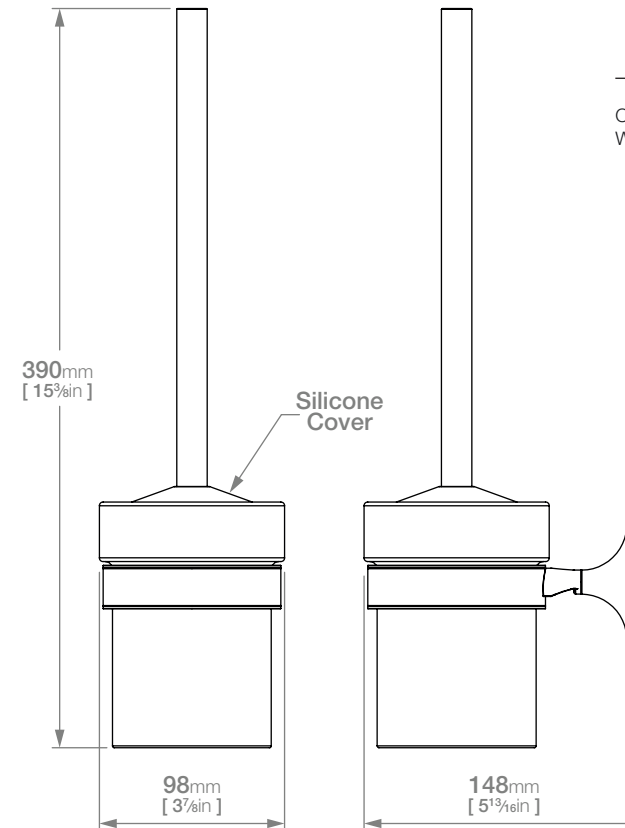

Wall Fixings Supplied:
Masonry

Original UX Fischer®
Wall Plug supplied.

Document version **010**
Product version **010**