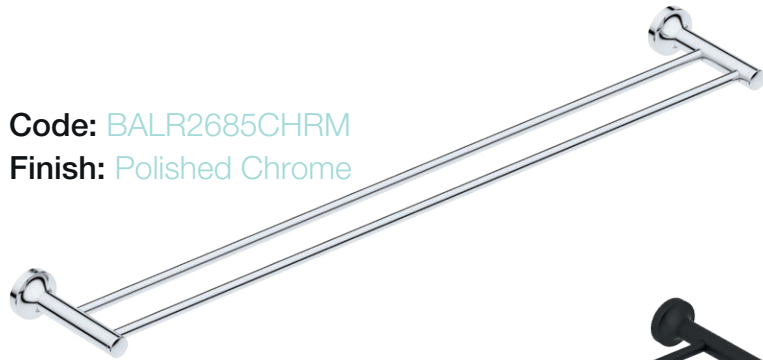

LIQUIDRED

FELICITY LR2685 DOUBLE TOWEL RAIL 800mm / 32in

Code: BALR2685CHRM
Finish: Polished Chrome

Code: BALR2685MBLK
Finish: Matt BLACK

Wall Fixings Supplied:
Masonry

Original UX Fischer®
Wall Plug supplied.

Dimensions given are in mm and inches. LIQUIDRed® reserves the right to alter and /or remove designs from time to time without prior notice. This drawing is to be used for reference purposes only. E &O.E.