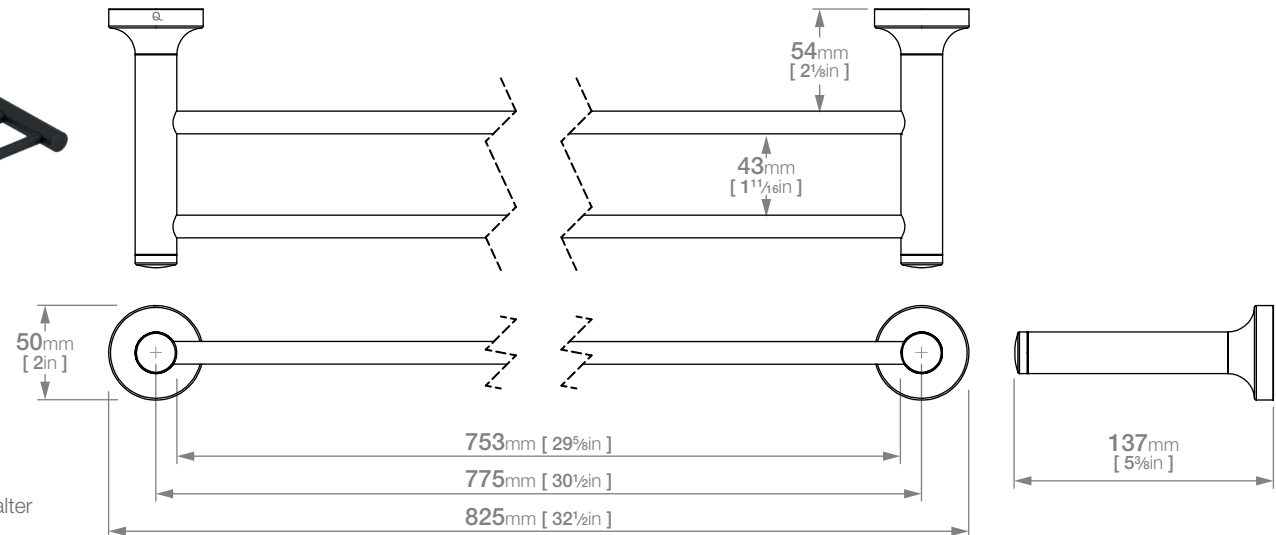

LIQUIDRED

FELICITY LR2685 DOUBLE TOWEL RAIL 800mm / 32in

Code: BALR2685CHRM
Finish: Polished Chrome

Code: BALR2685MBLK
Finish: Matt BLACK

Wall Fixings Supplied:
Masonry

Original UX Fischer®
Wall Plug supplied.

Dimensions given are in mm and inches. LIQUIDRed® reserves the right to alter and /or remove designs from time to time without prior notice. This drawing is to be used for reference purposes only. E &O.E.