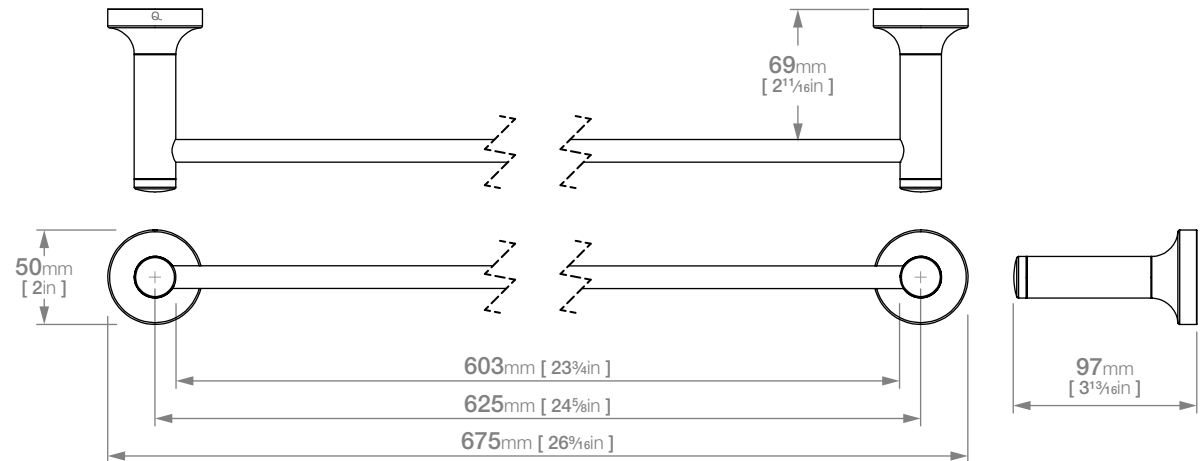

FELICITY LR2672 SINGLE TOWEL RAIL 650mm / 25in

Wall Fixings Supplied:
Masonry

Code: BALR2672CHRM
Finish: Polished Chrome

Code: BALR2672MBLK
Finish: Matt BLACK

Original UX Fischer®
Wall Plug supplied.

Dimensions given are in mm and inches. LIQUIDRed® reserves the right to alter and /or remove designs from time to time without prior notice.
This drawing is to be used for reference purposes only. E &O.E.