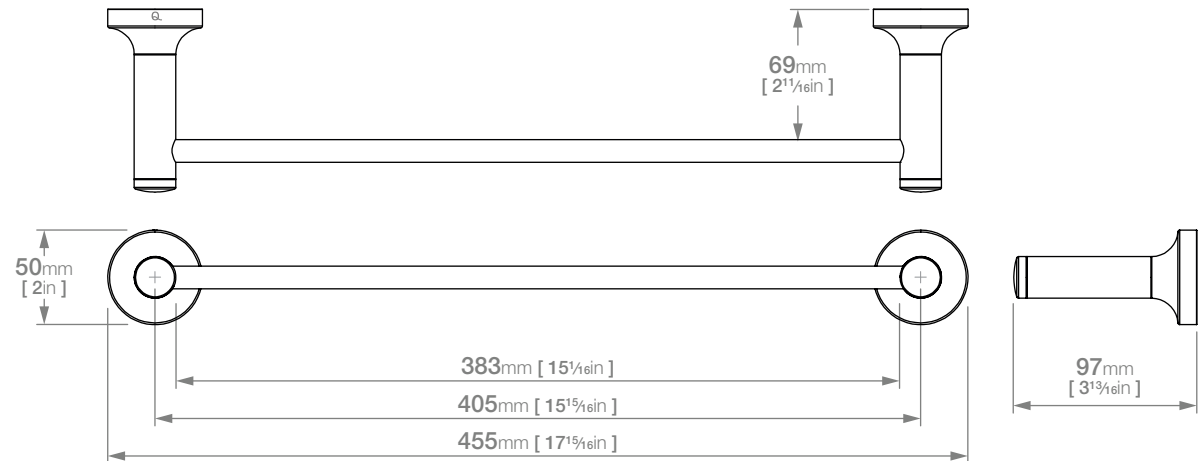

FELICITY LR2670 SINGLE TOWEL RAIL 430mm / 17in

Wall Fixings Supplied:
Masonry

Code: BALR2670CHRM
Finish: Polished Chrome

Code: BALR2670MBLK
Finish: Matt BLACK

Original UX Fischer®
Wall Plug supplied.

Dimensions given are in mm and inches. LIQUIDRed® reserves the right to alter and /or remove designs from time to time without prior notice.
This drawing is to be used for reference purposes only. E &O.E.